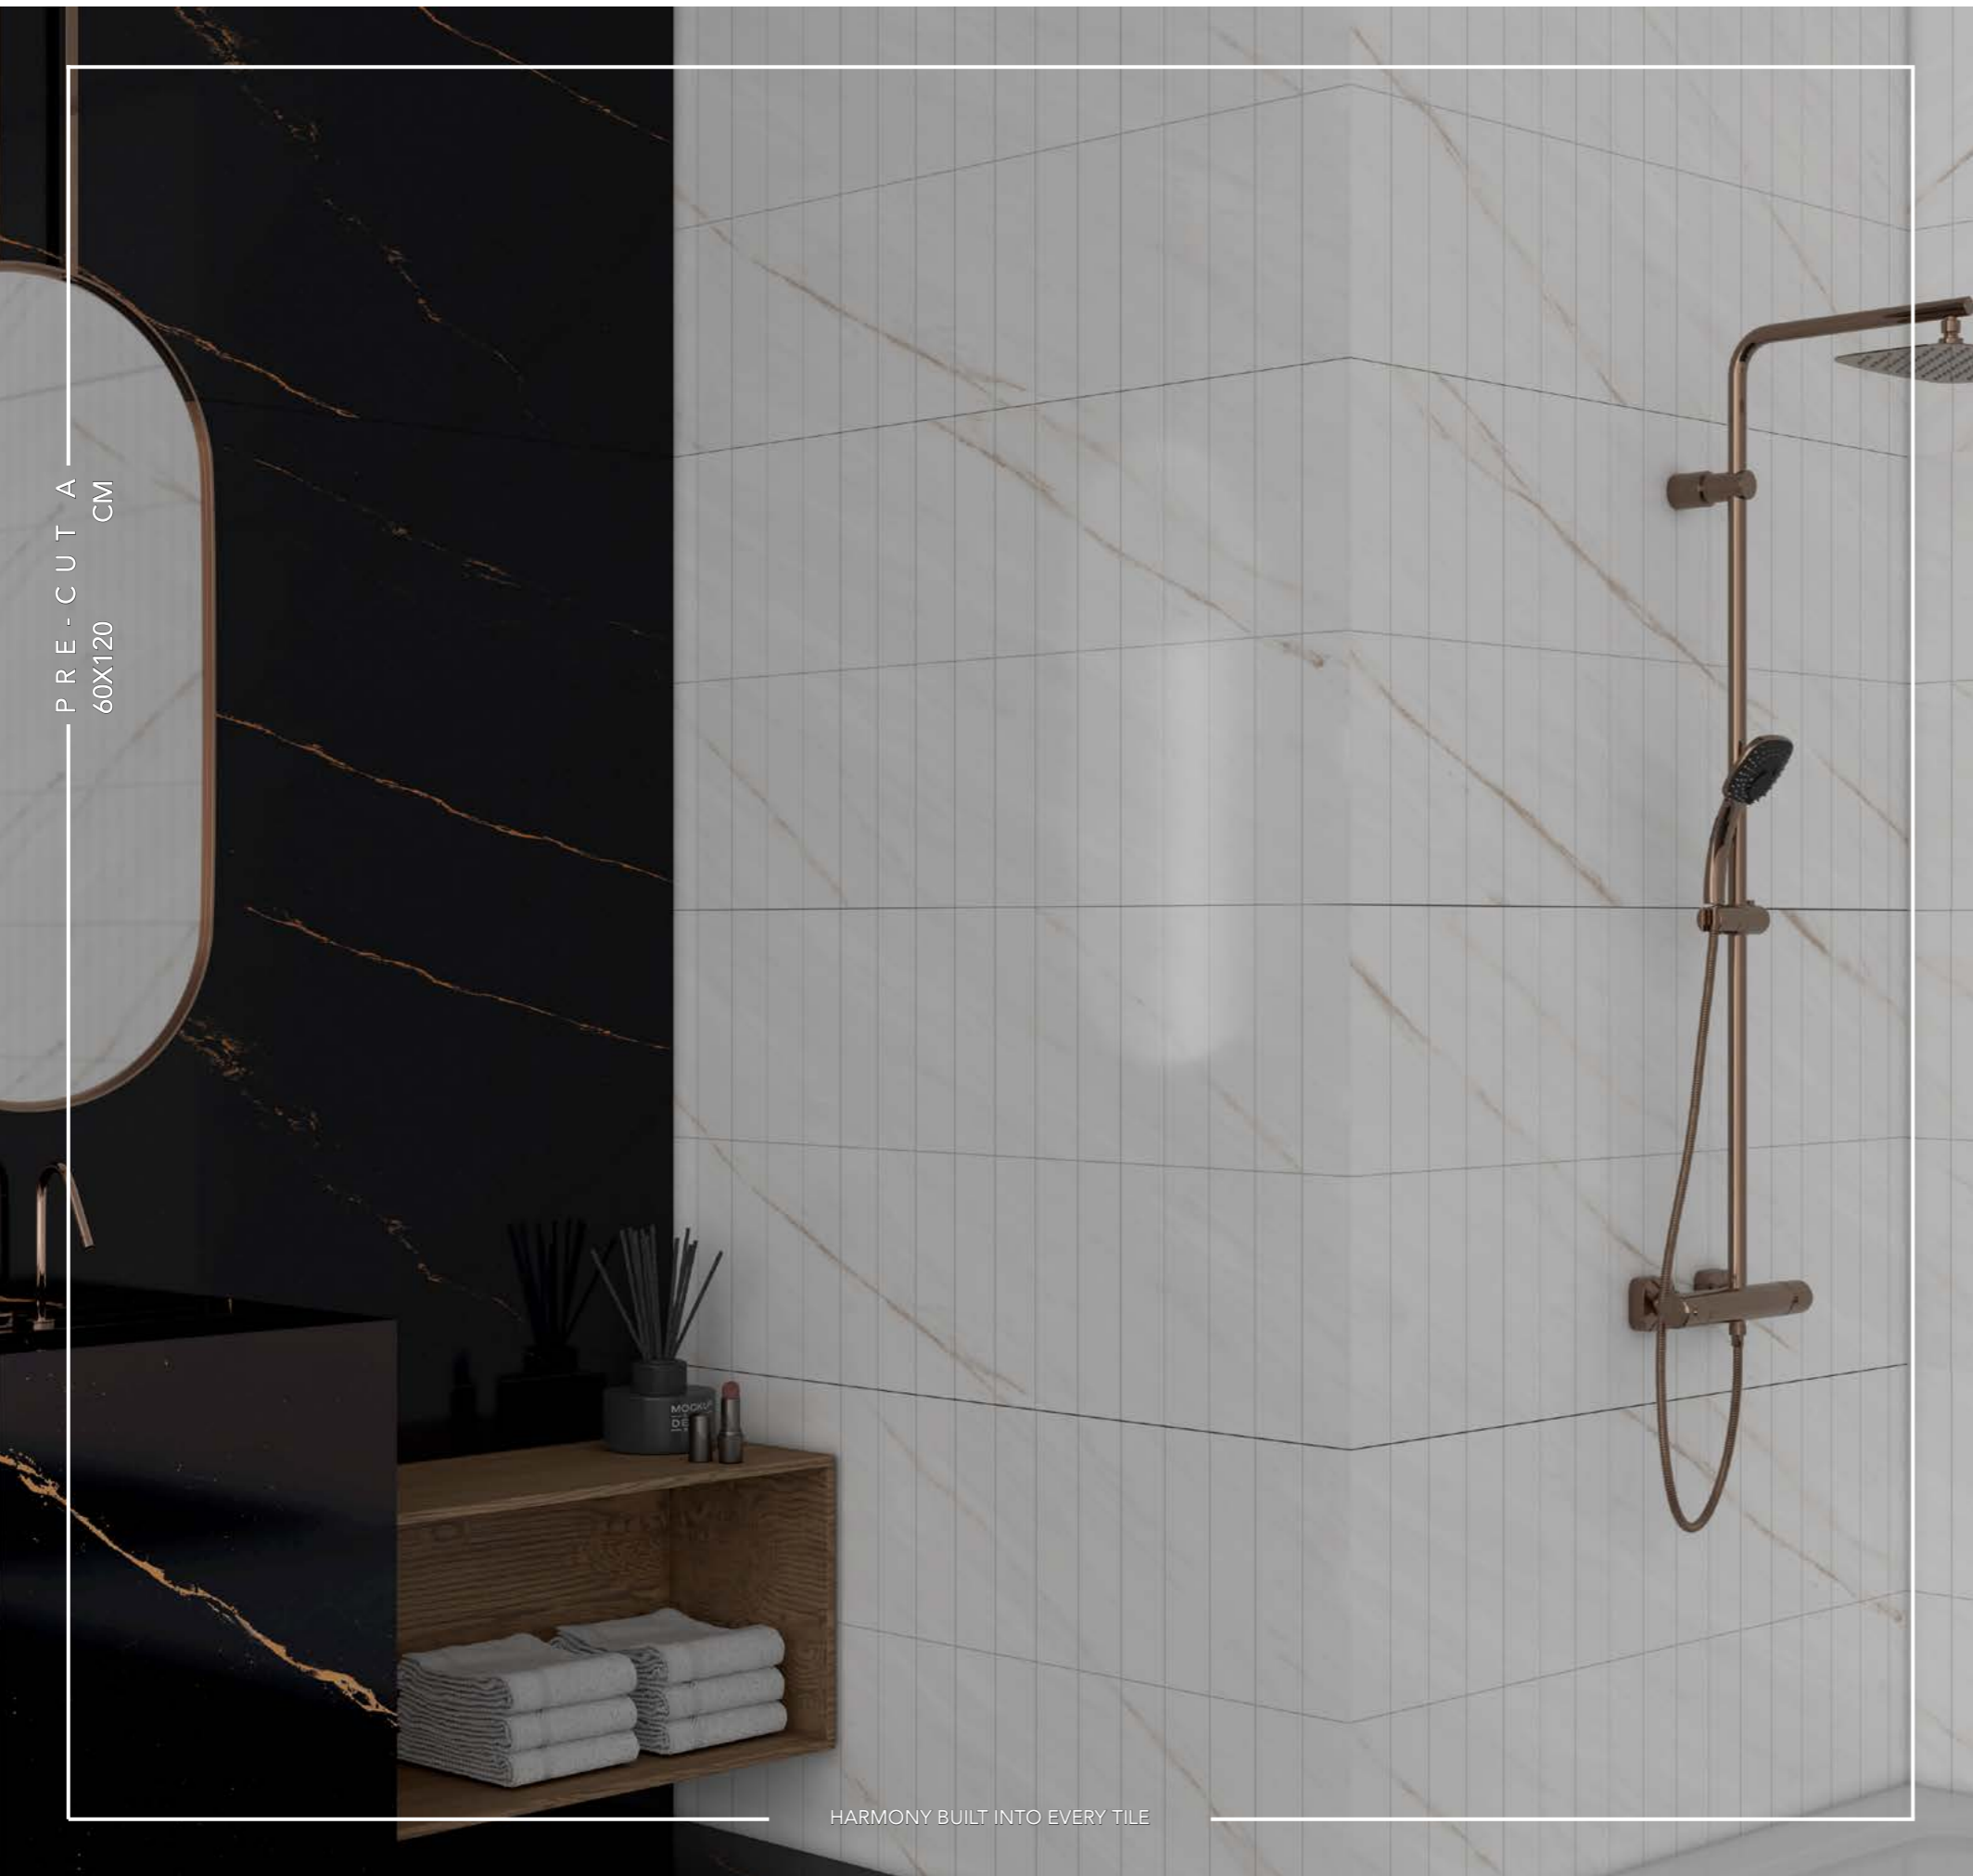

PRE-CUT A
60X120
CM

HARMONY BUILT INTO EVERY TILE

VALLERIA ^{GOLD} PRECUT A

VALERIA Gold Pre-Cut features golden veins and precise cuts, creating a luxurious, modern look with beautiful light reflection

SIZE:	60X120CM
FINISHES:	POLISHED
4 DIFFERENT	FACES