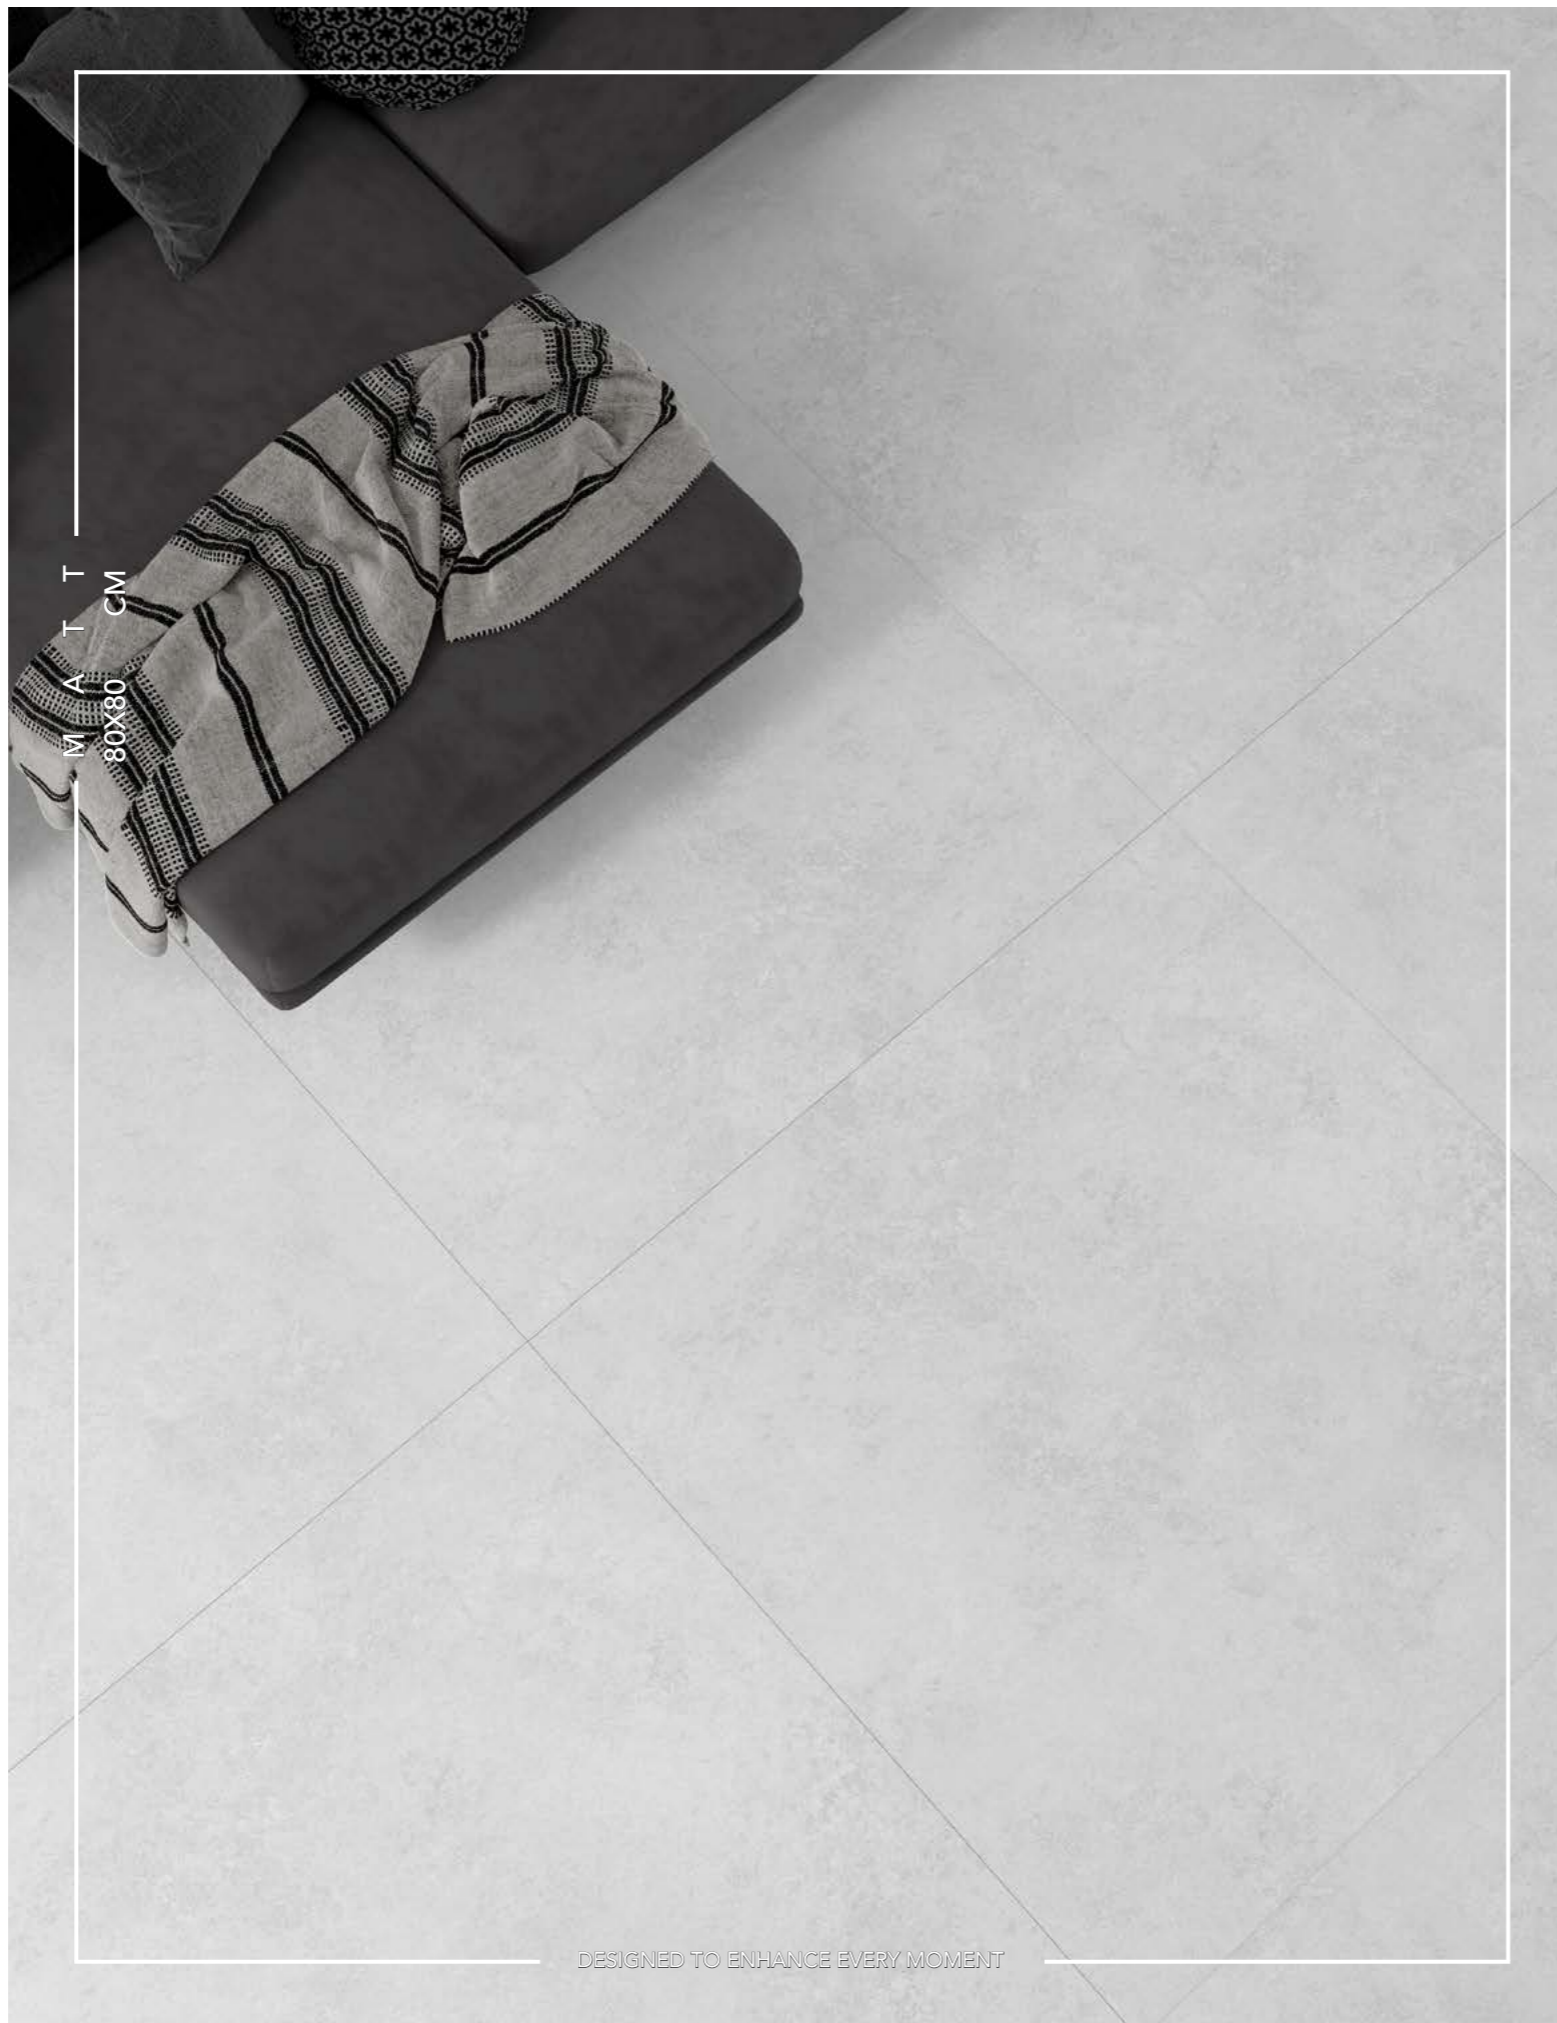

MATT
80X80
CM

DESIGNED TO ENHANCE EVERY MOMENT

LEMA

LIGHT GRAY

LEMA features a very light grey tone leaning toward white, with a fine granular texture and no veining. Its matte surface delivers a clean, modern look, bringing visual calm and subtle texture to contemporary interiors

SIZE: 80X80CM
FINISHES: MATT
6 DIFFERENT FACES