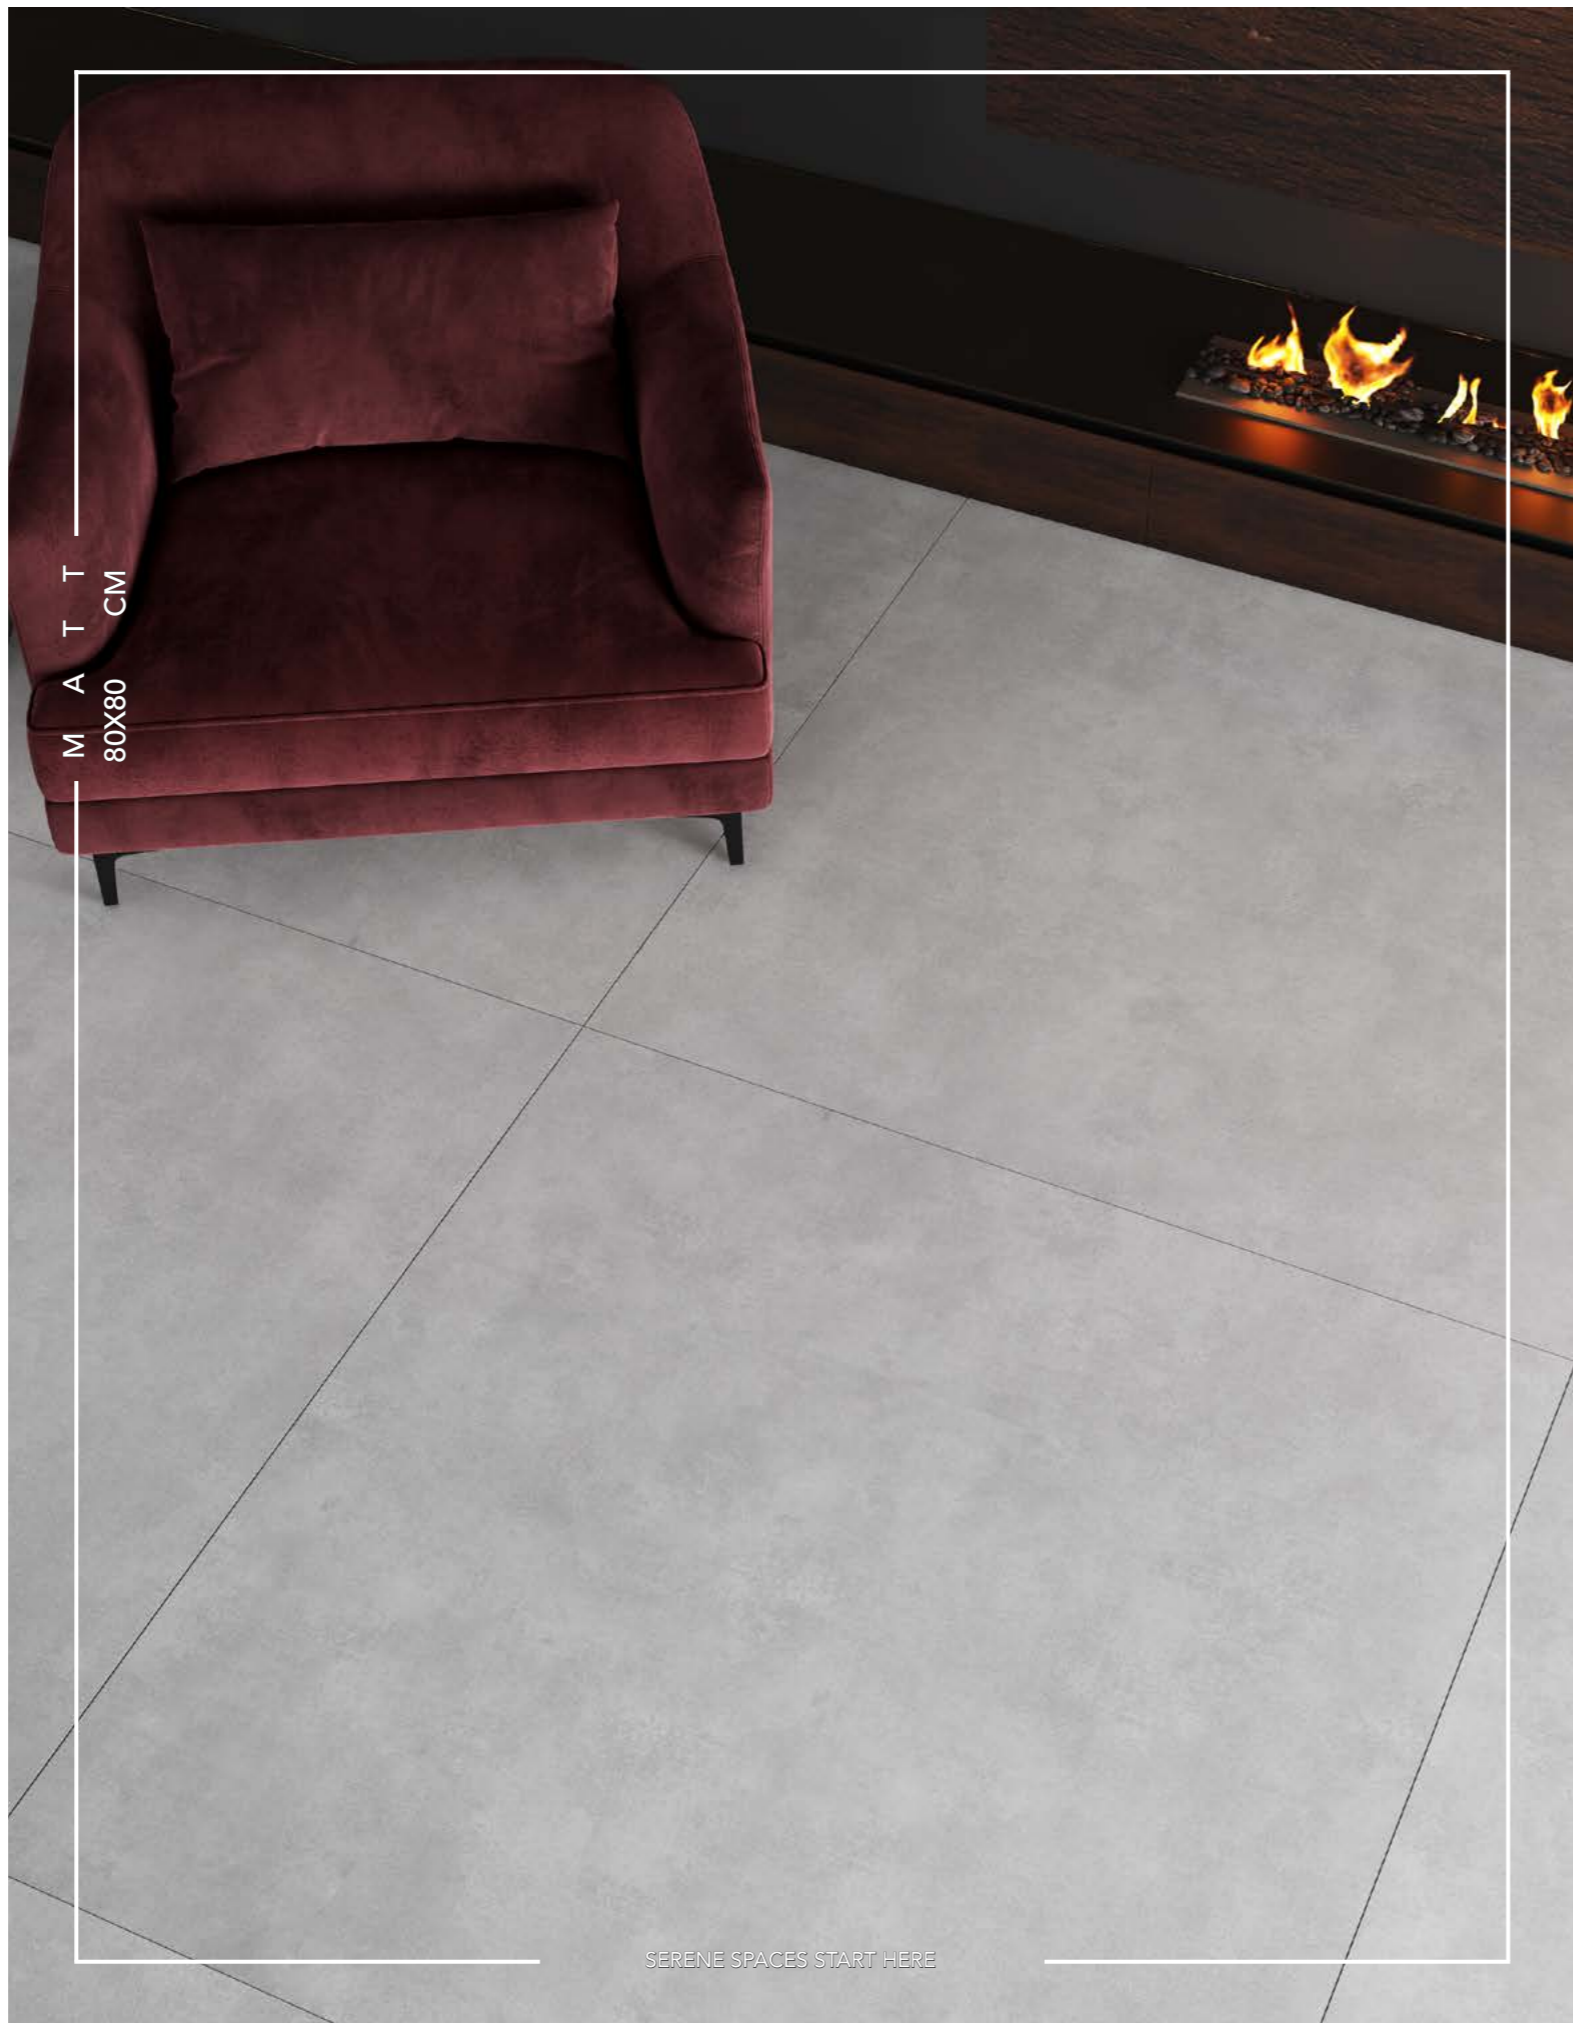

FINISHES: MATT

6 DIFFERENT FACES

OSLO GRAY

MATT

FLOOR: OSLO GRAY 80X80CM - MATT

PORCELAIN COLLECTION

SERENE SPACES START HERE