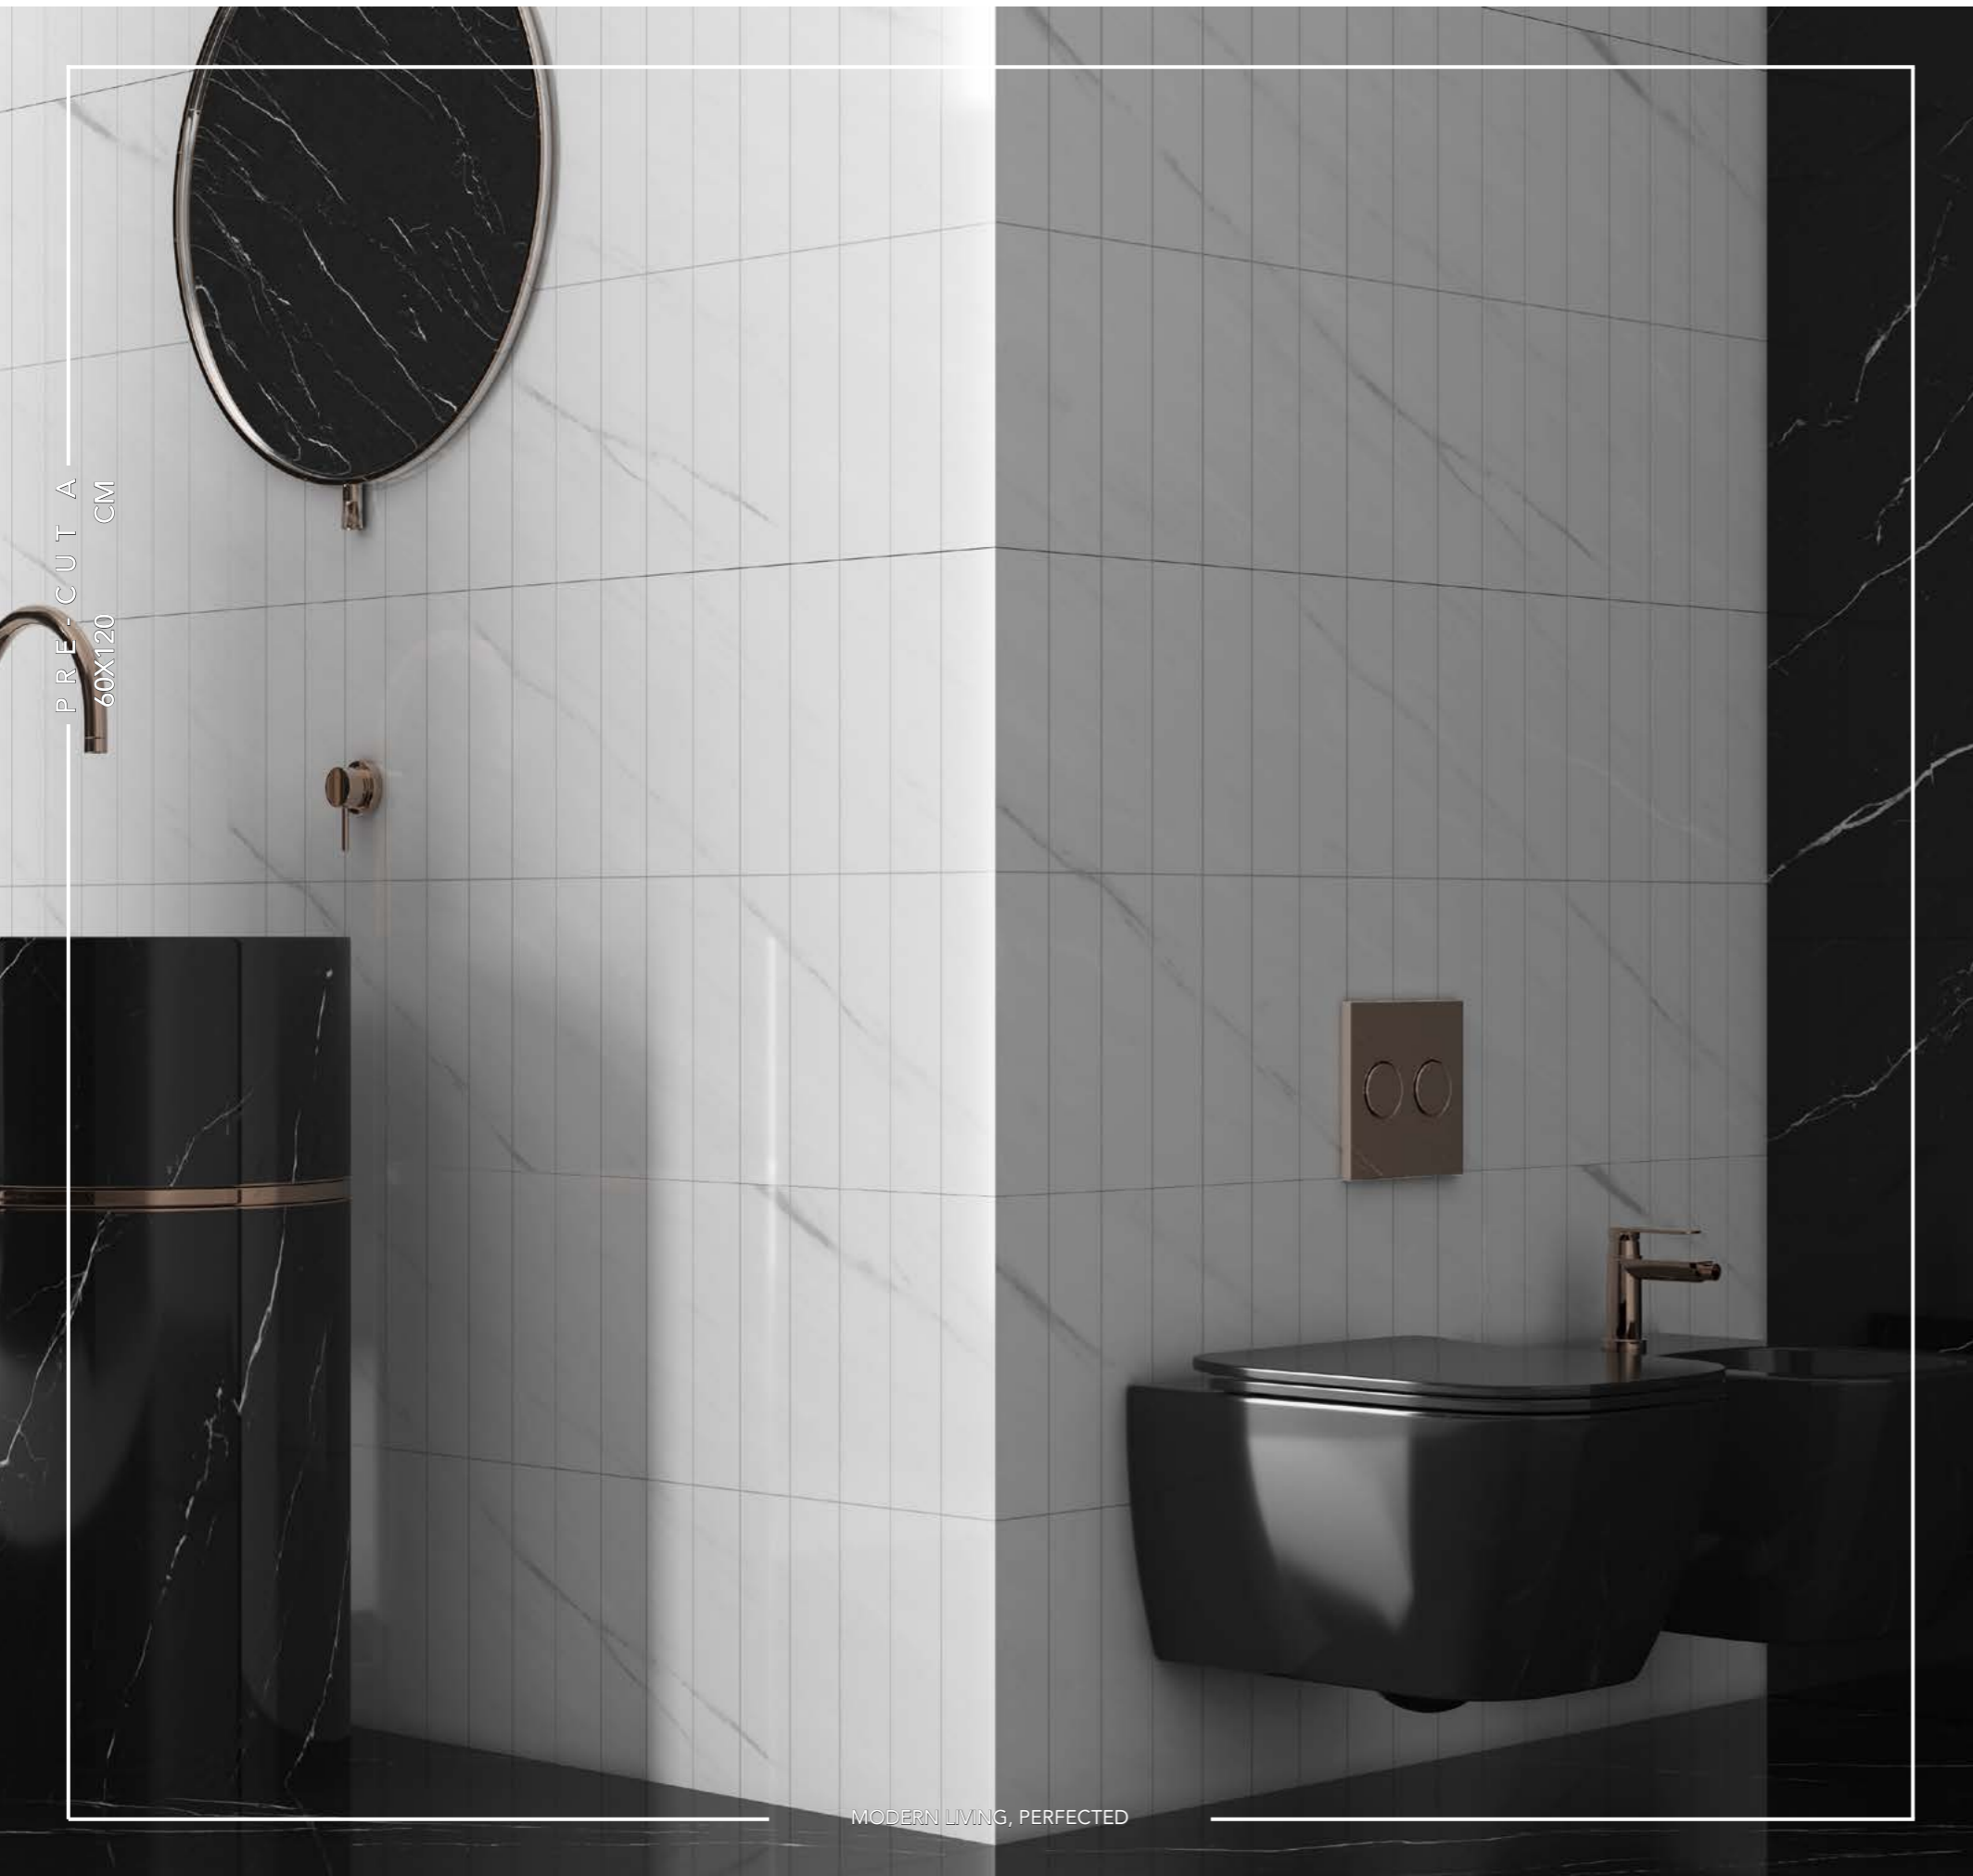

PRE-CUT A
60X120 CM

MODERN LIVING, PERFECTED

VALLERIA GRAY PRECUT A

VALERIA Grey Pre-Cut features grey veins with precise cuts, creating a modern, balanced look. The segmentation enhances light and texture, turning the wall into a striking design element

SIZE:	60X120CM
FINISHES:	POLISHED
4 DIFFERENT	FACES