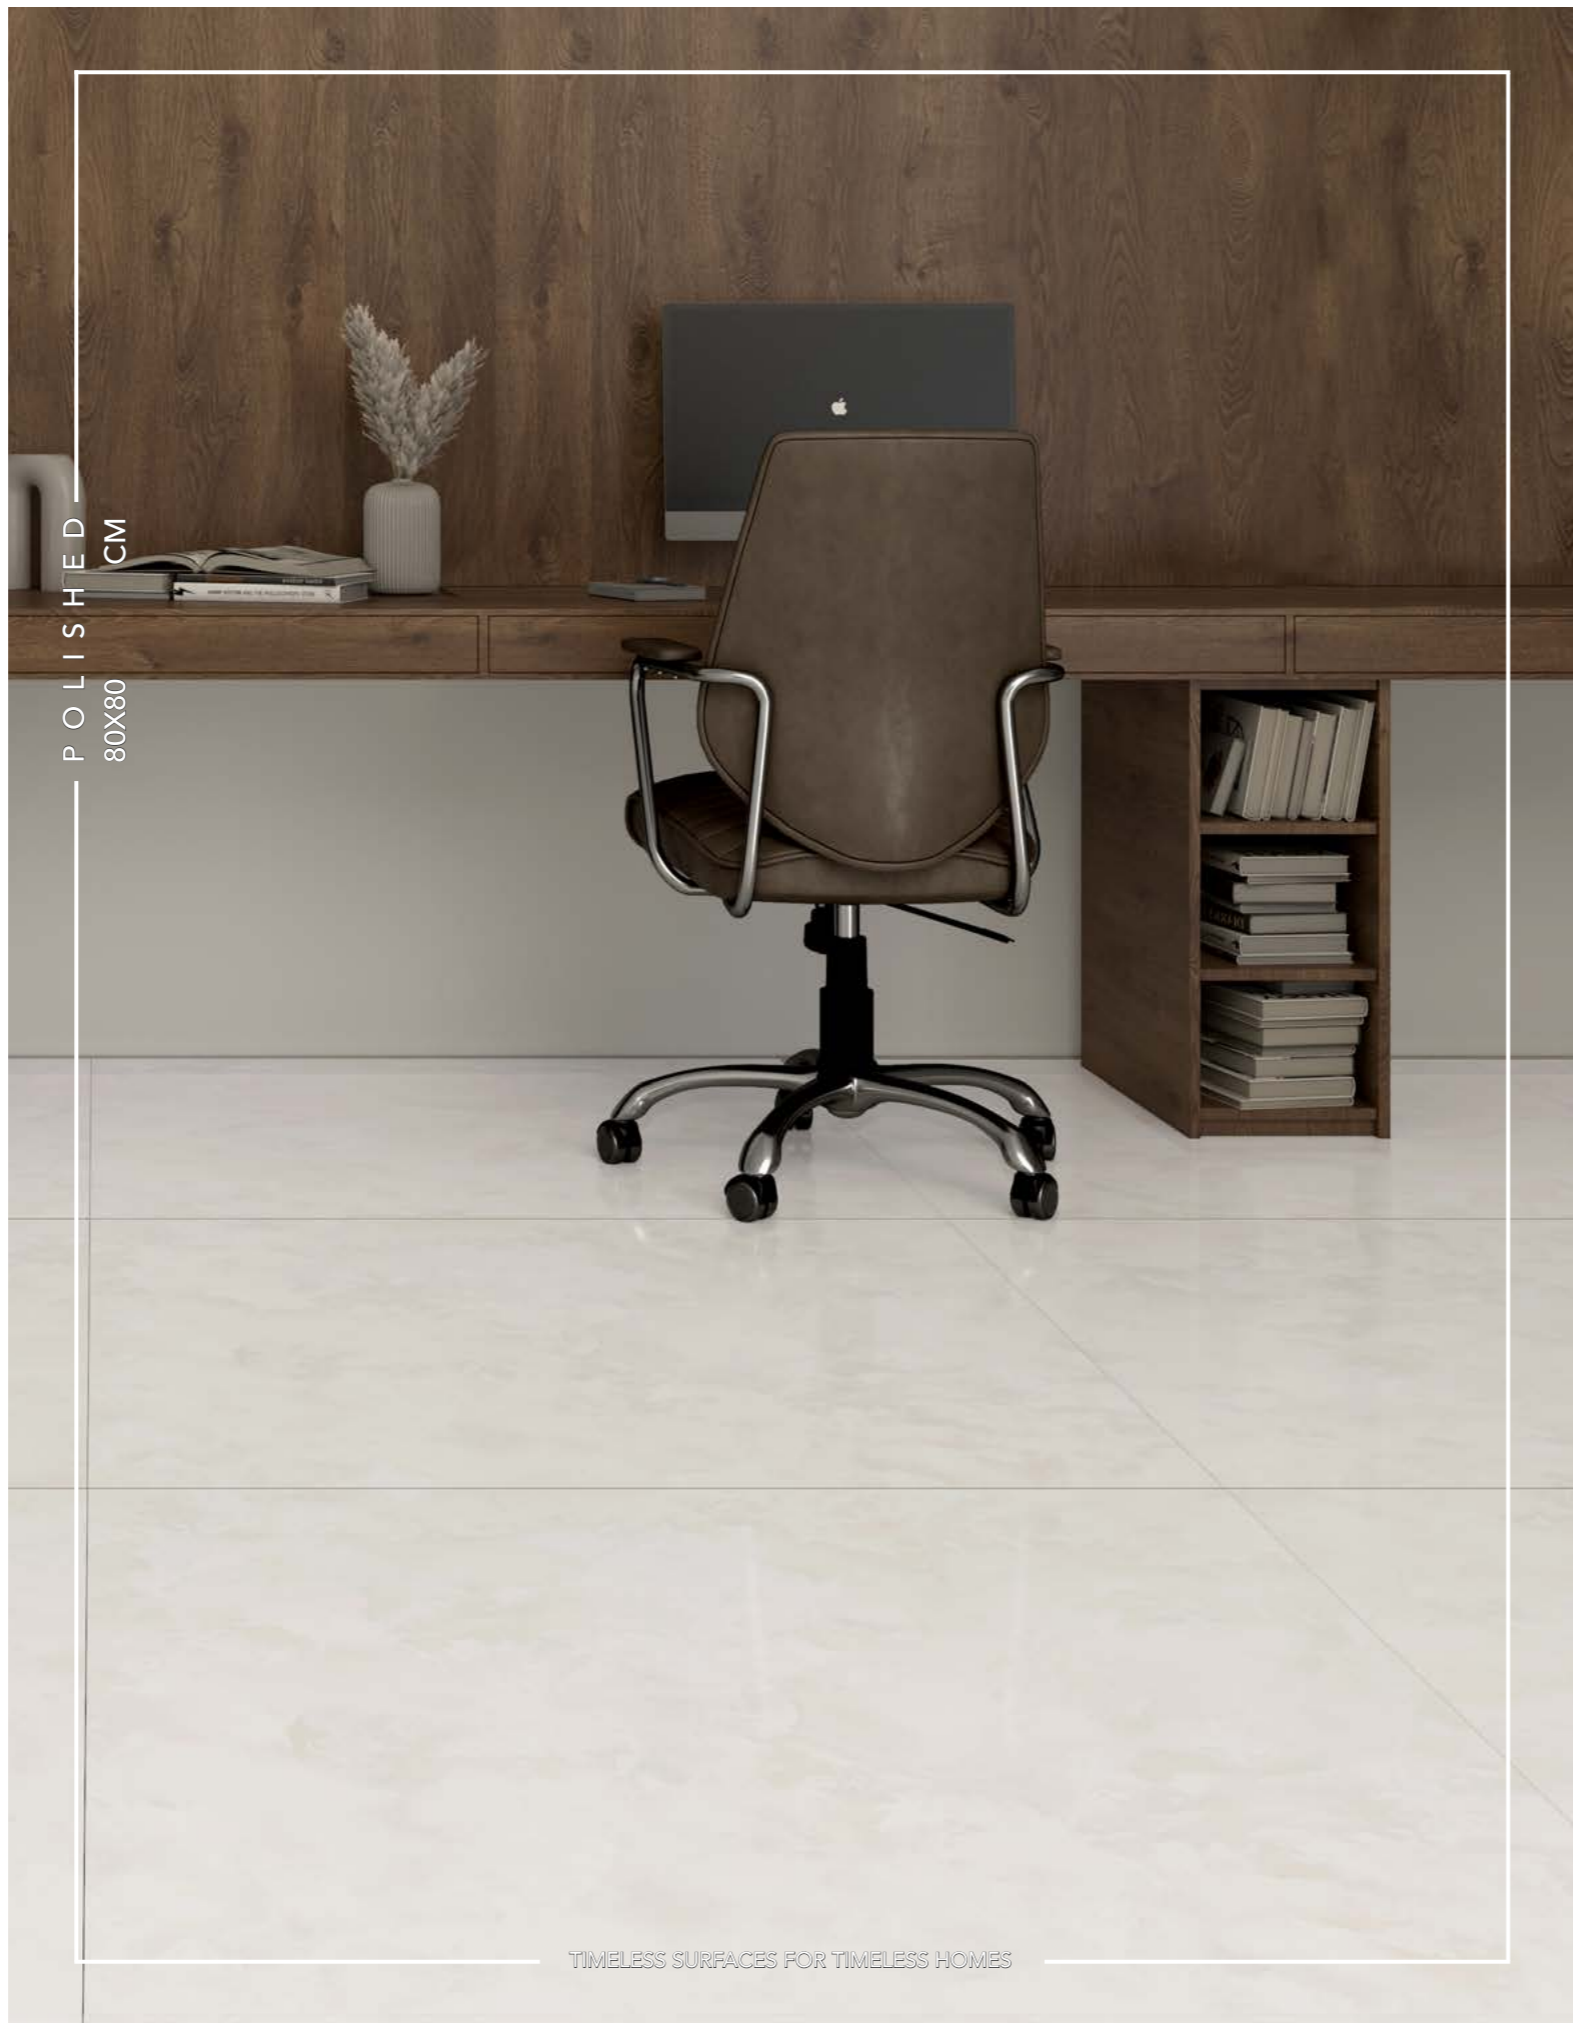

## CLARA

Clara introduces a bright, airy aesthetic with its very light tone and delicate stone veining

SIZE:	80X80CM
FINISHES:	POLISHED
4 DIFFERENT	FACES

MARBELLA ONYX

POLISH

FLOOR: MARBELLA ONYX 80X80CM - POLISHED PORCELAIN COLLECTION