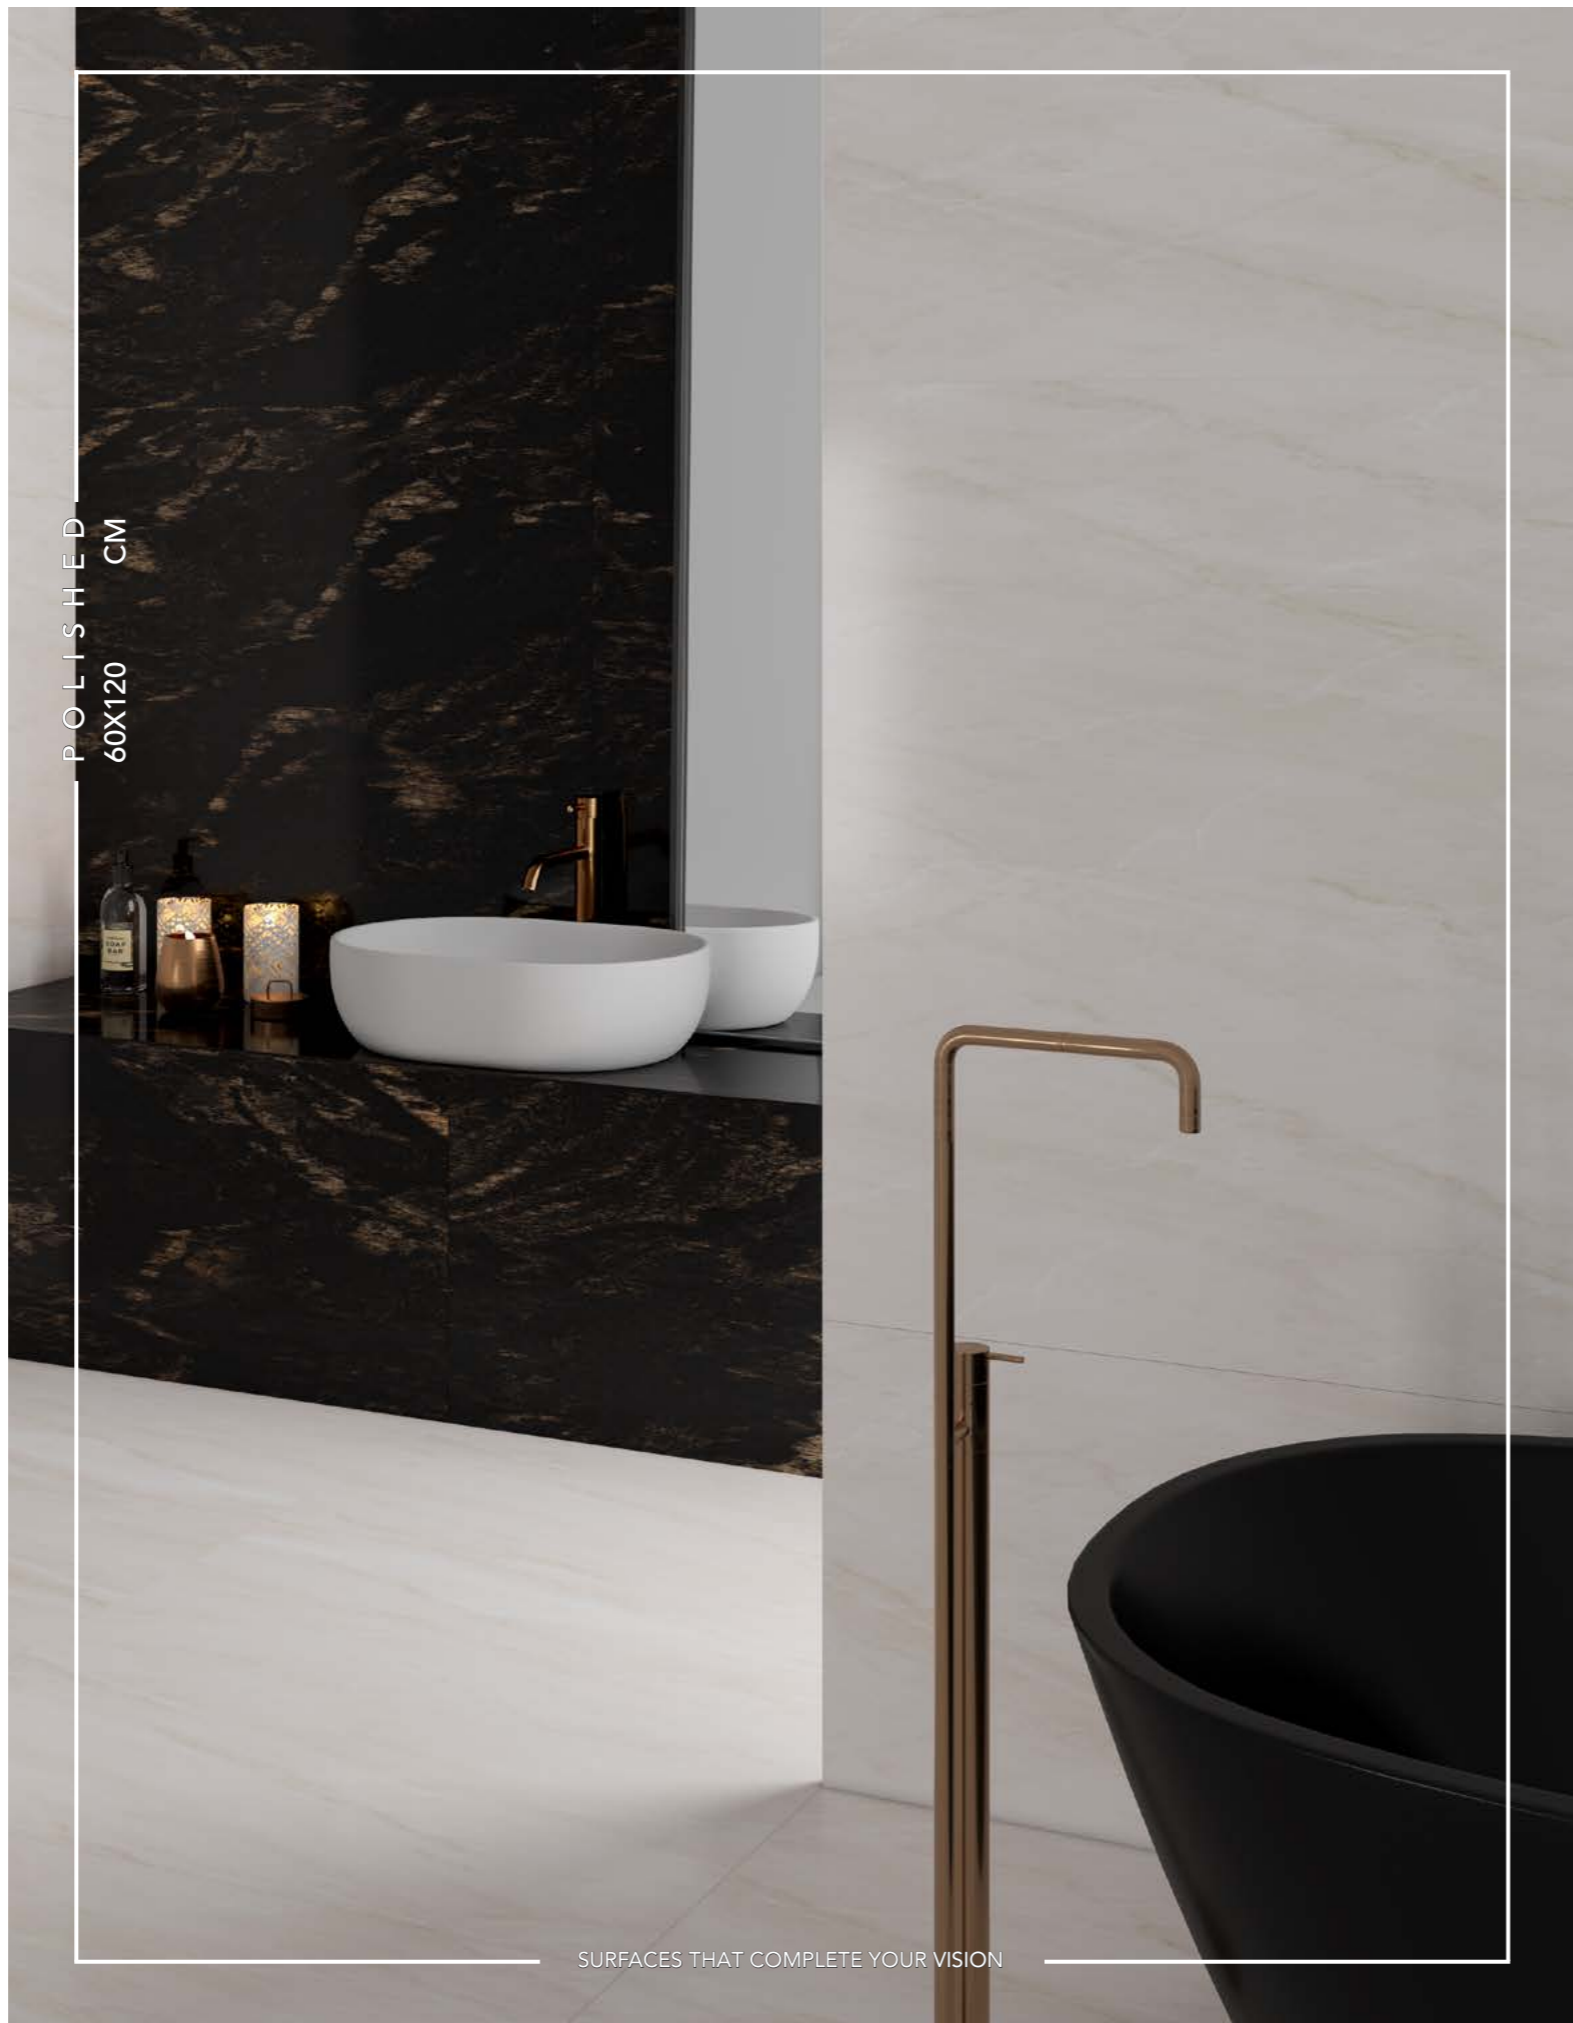

SIZE: 60X120CM  
FINISHES: POLISHED  
6 DIFFERENT FACES

CAVALLI GOLD

FLOOR: MARLO

60X120 CM - POLISHED PORCELAIN COLLECTION

WALL: CAVALLI GOLD - MARLO

60X120CM - POLISHED PORCELAIN COLLECTION

POLISHED  
60X120  
CM

### VERSAI

VERSAILLES blends cream veining for a classic yet modern design. Its polished finish adds a luxurious touch to any space

SIZE:	60X120CM
FINISHES:	POLISHED
5 DIFFERENT	FACES