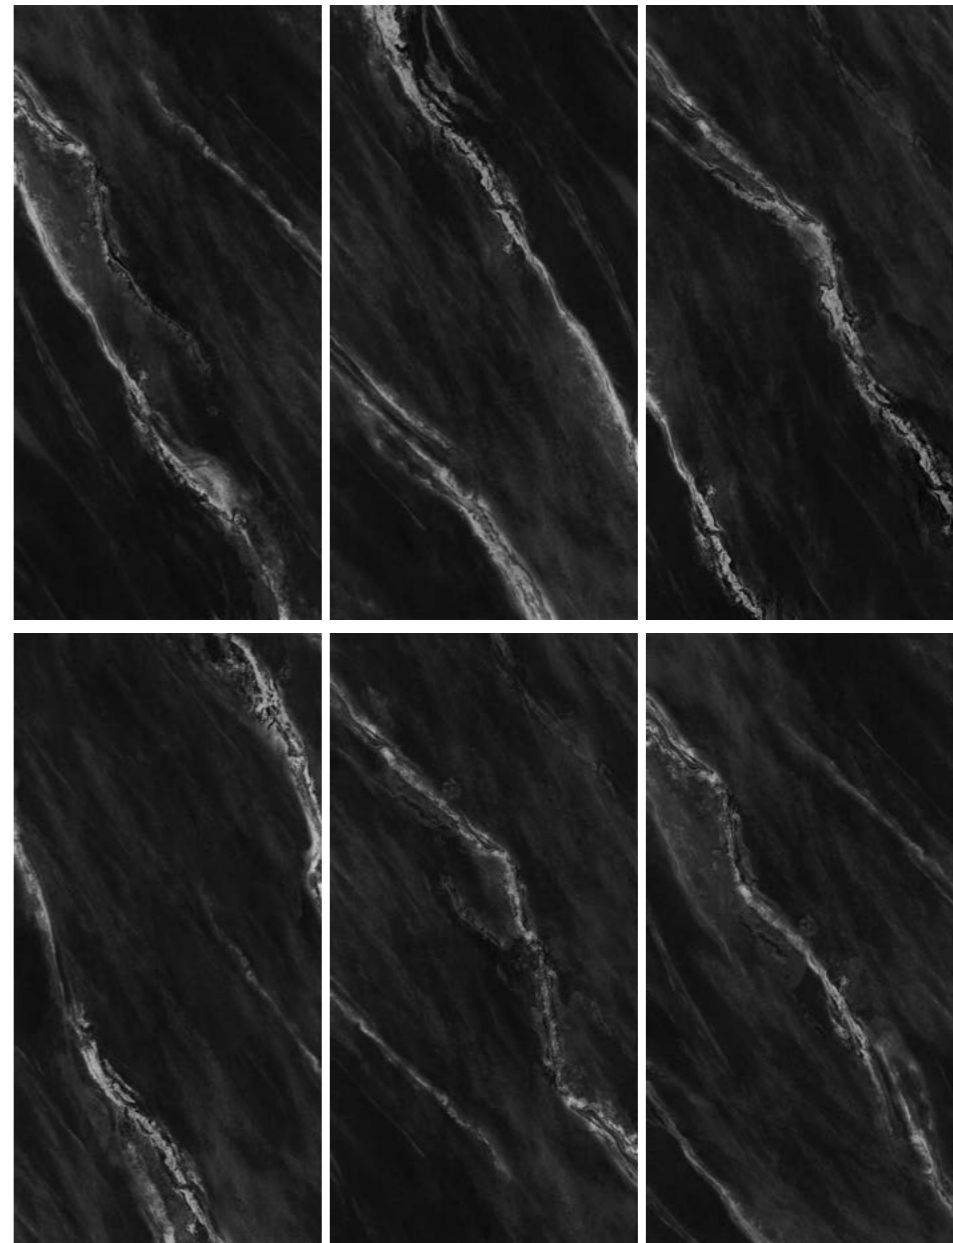

POLISHED
60X120
CM

REDEFINING MODERN SPACES

AMORA

BLACK

Perfect for contemporary interiors that value strong identity and a stylish black-and-white harmony

SIZE:	60X120CM
FINISHES:	POLISHED
6 DIFFERENT	FACES