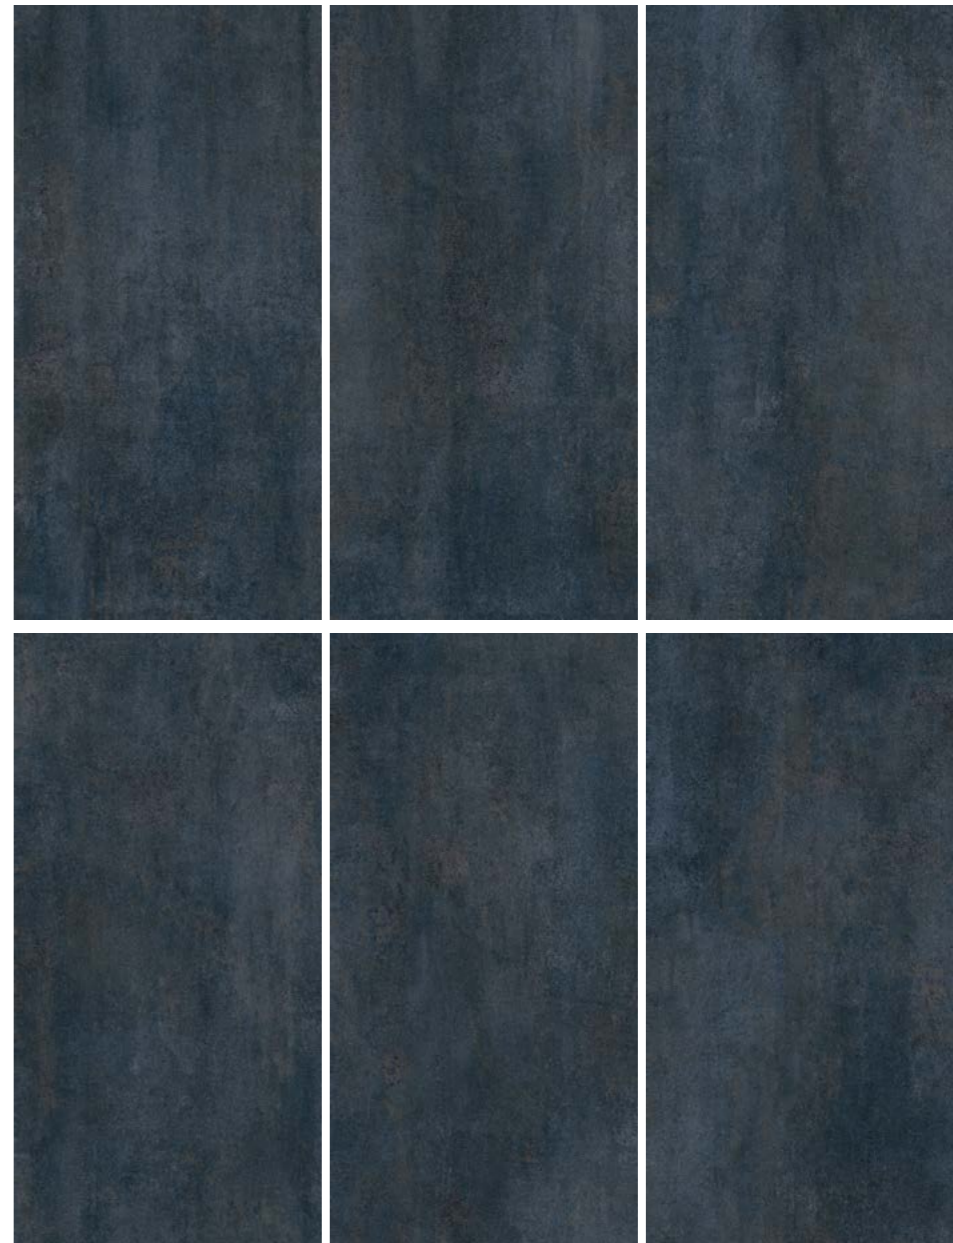

POLISHED
60X120
CM

DESIGN THAT FEELS NATURAL

PRIME

BLUE

PRIME Blue features a modern blue tone with a polished finish, format suits 120x60 delivering a clean and contemporary look. Its sleek, modern interiors

SIZE:	60X120CM
FINISHES:	POLISHED
6 DIFFERENT	FACES