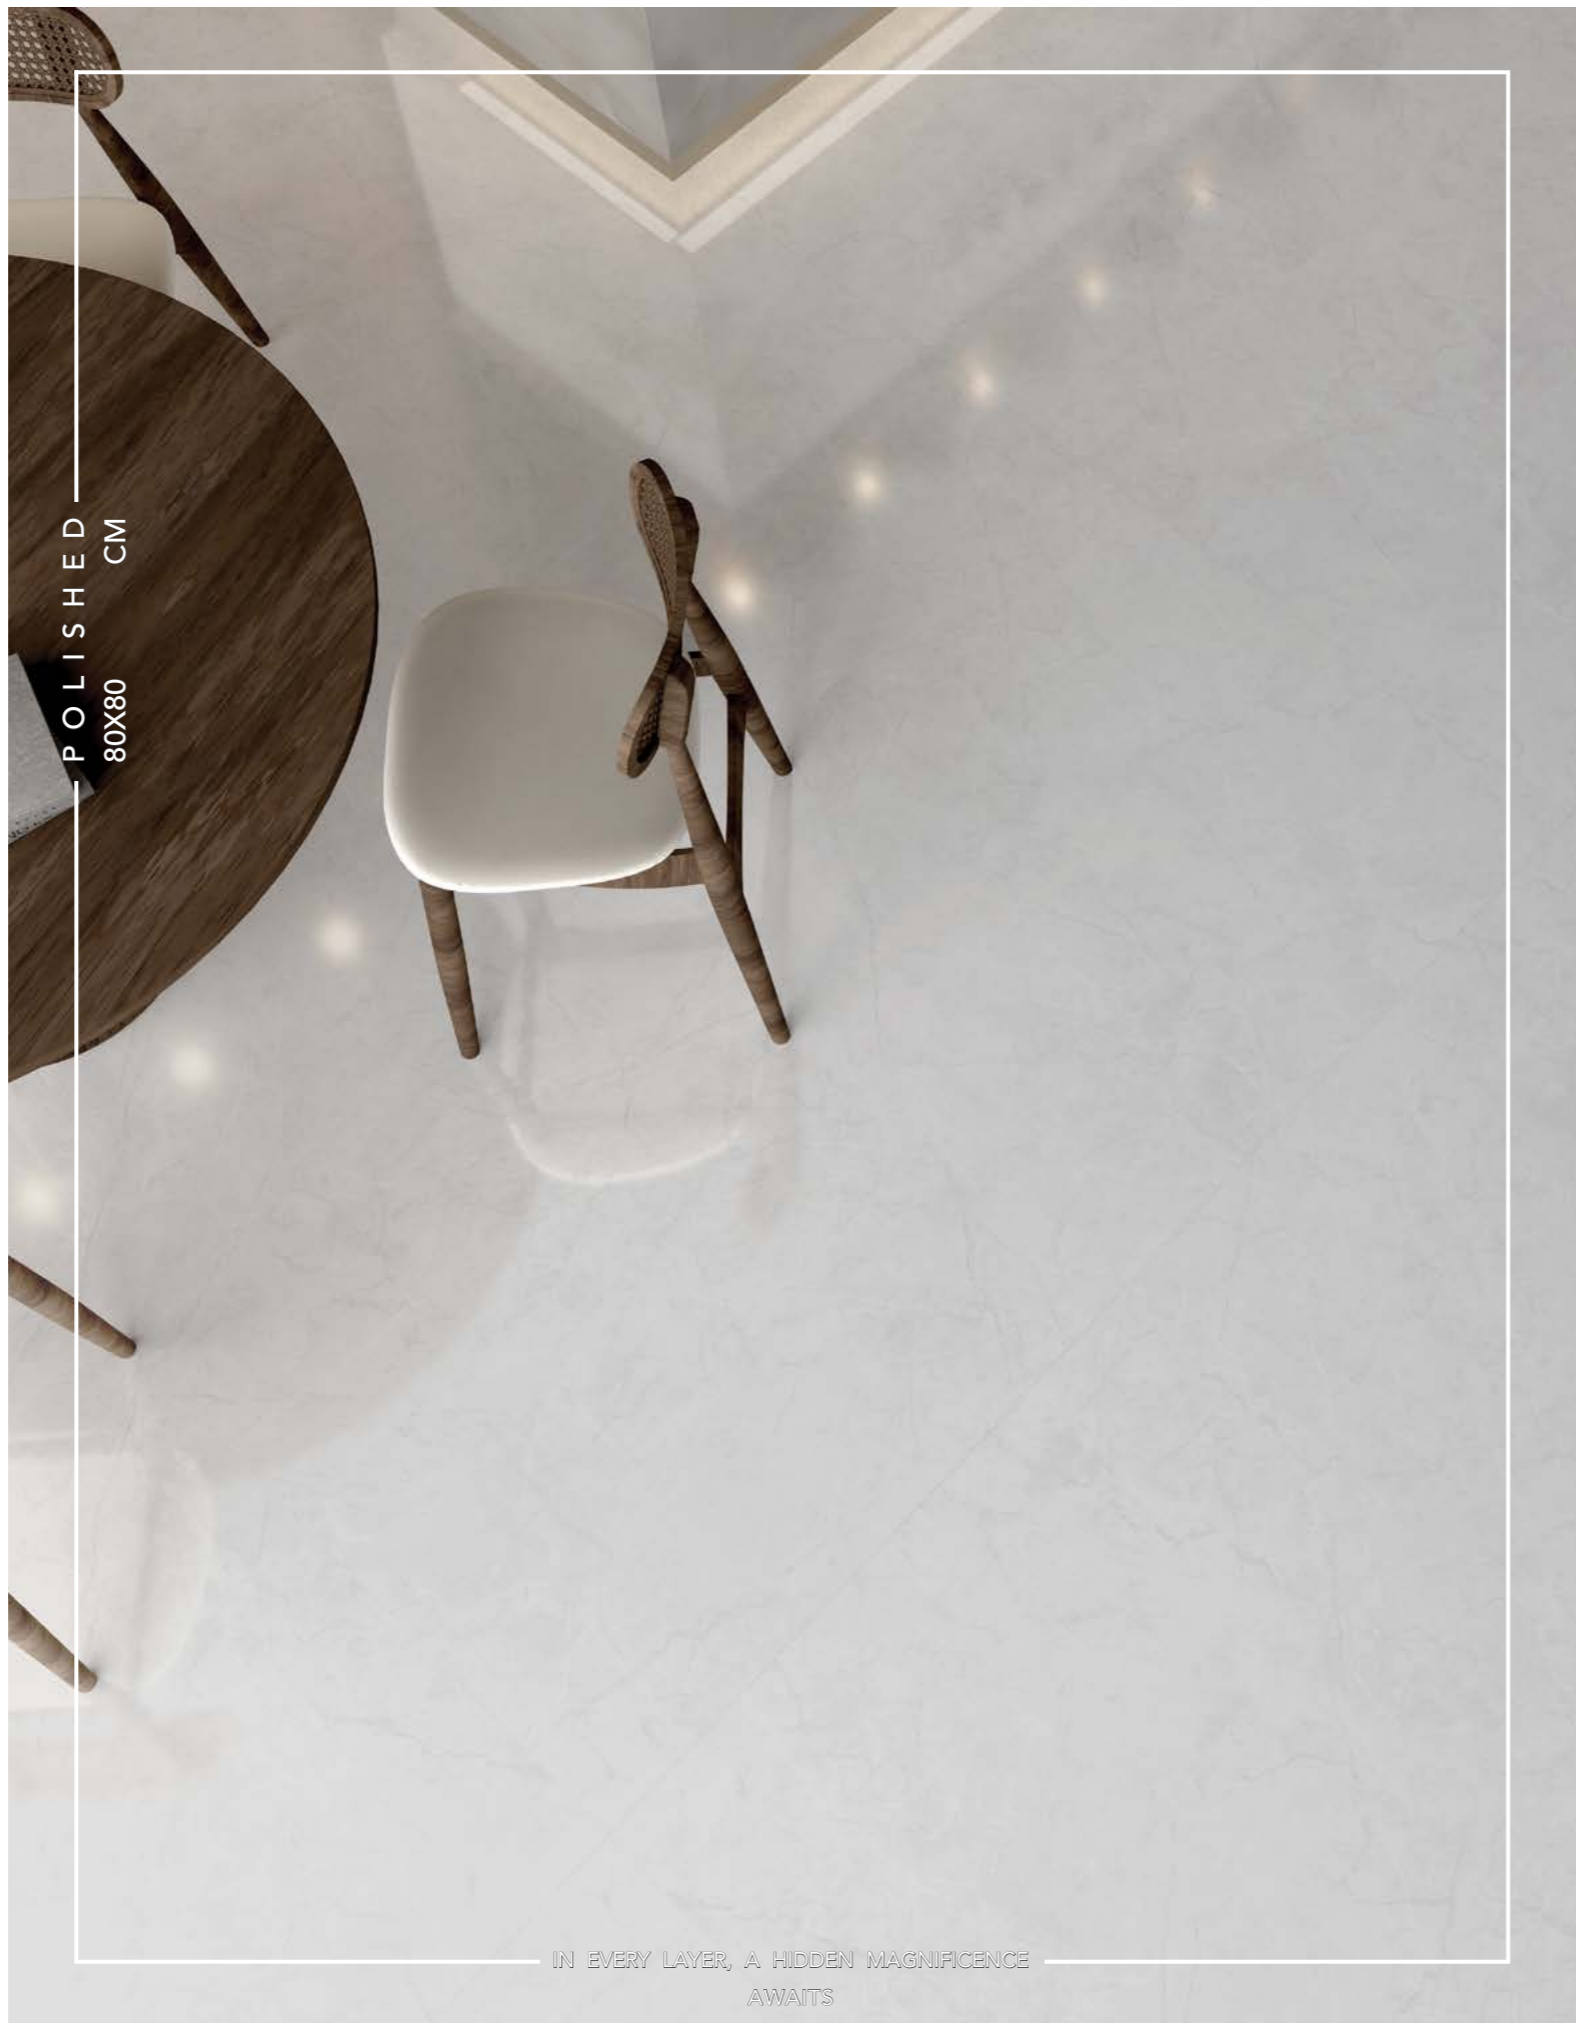

## CARINA

Carina combines light and softness, bringing brightness and charm to any space with its polished surface and light tone

SIZE:	80X80CM
FINISHES:	POLISHED
4 DIFFERENT	FACES

CLARA

POLISH

FLOOR: CLARA 80X80CM - POLISHED PORCELAIN COLLECTION