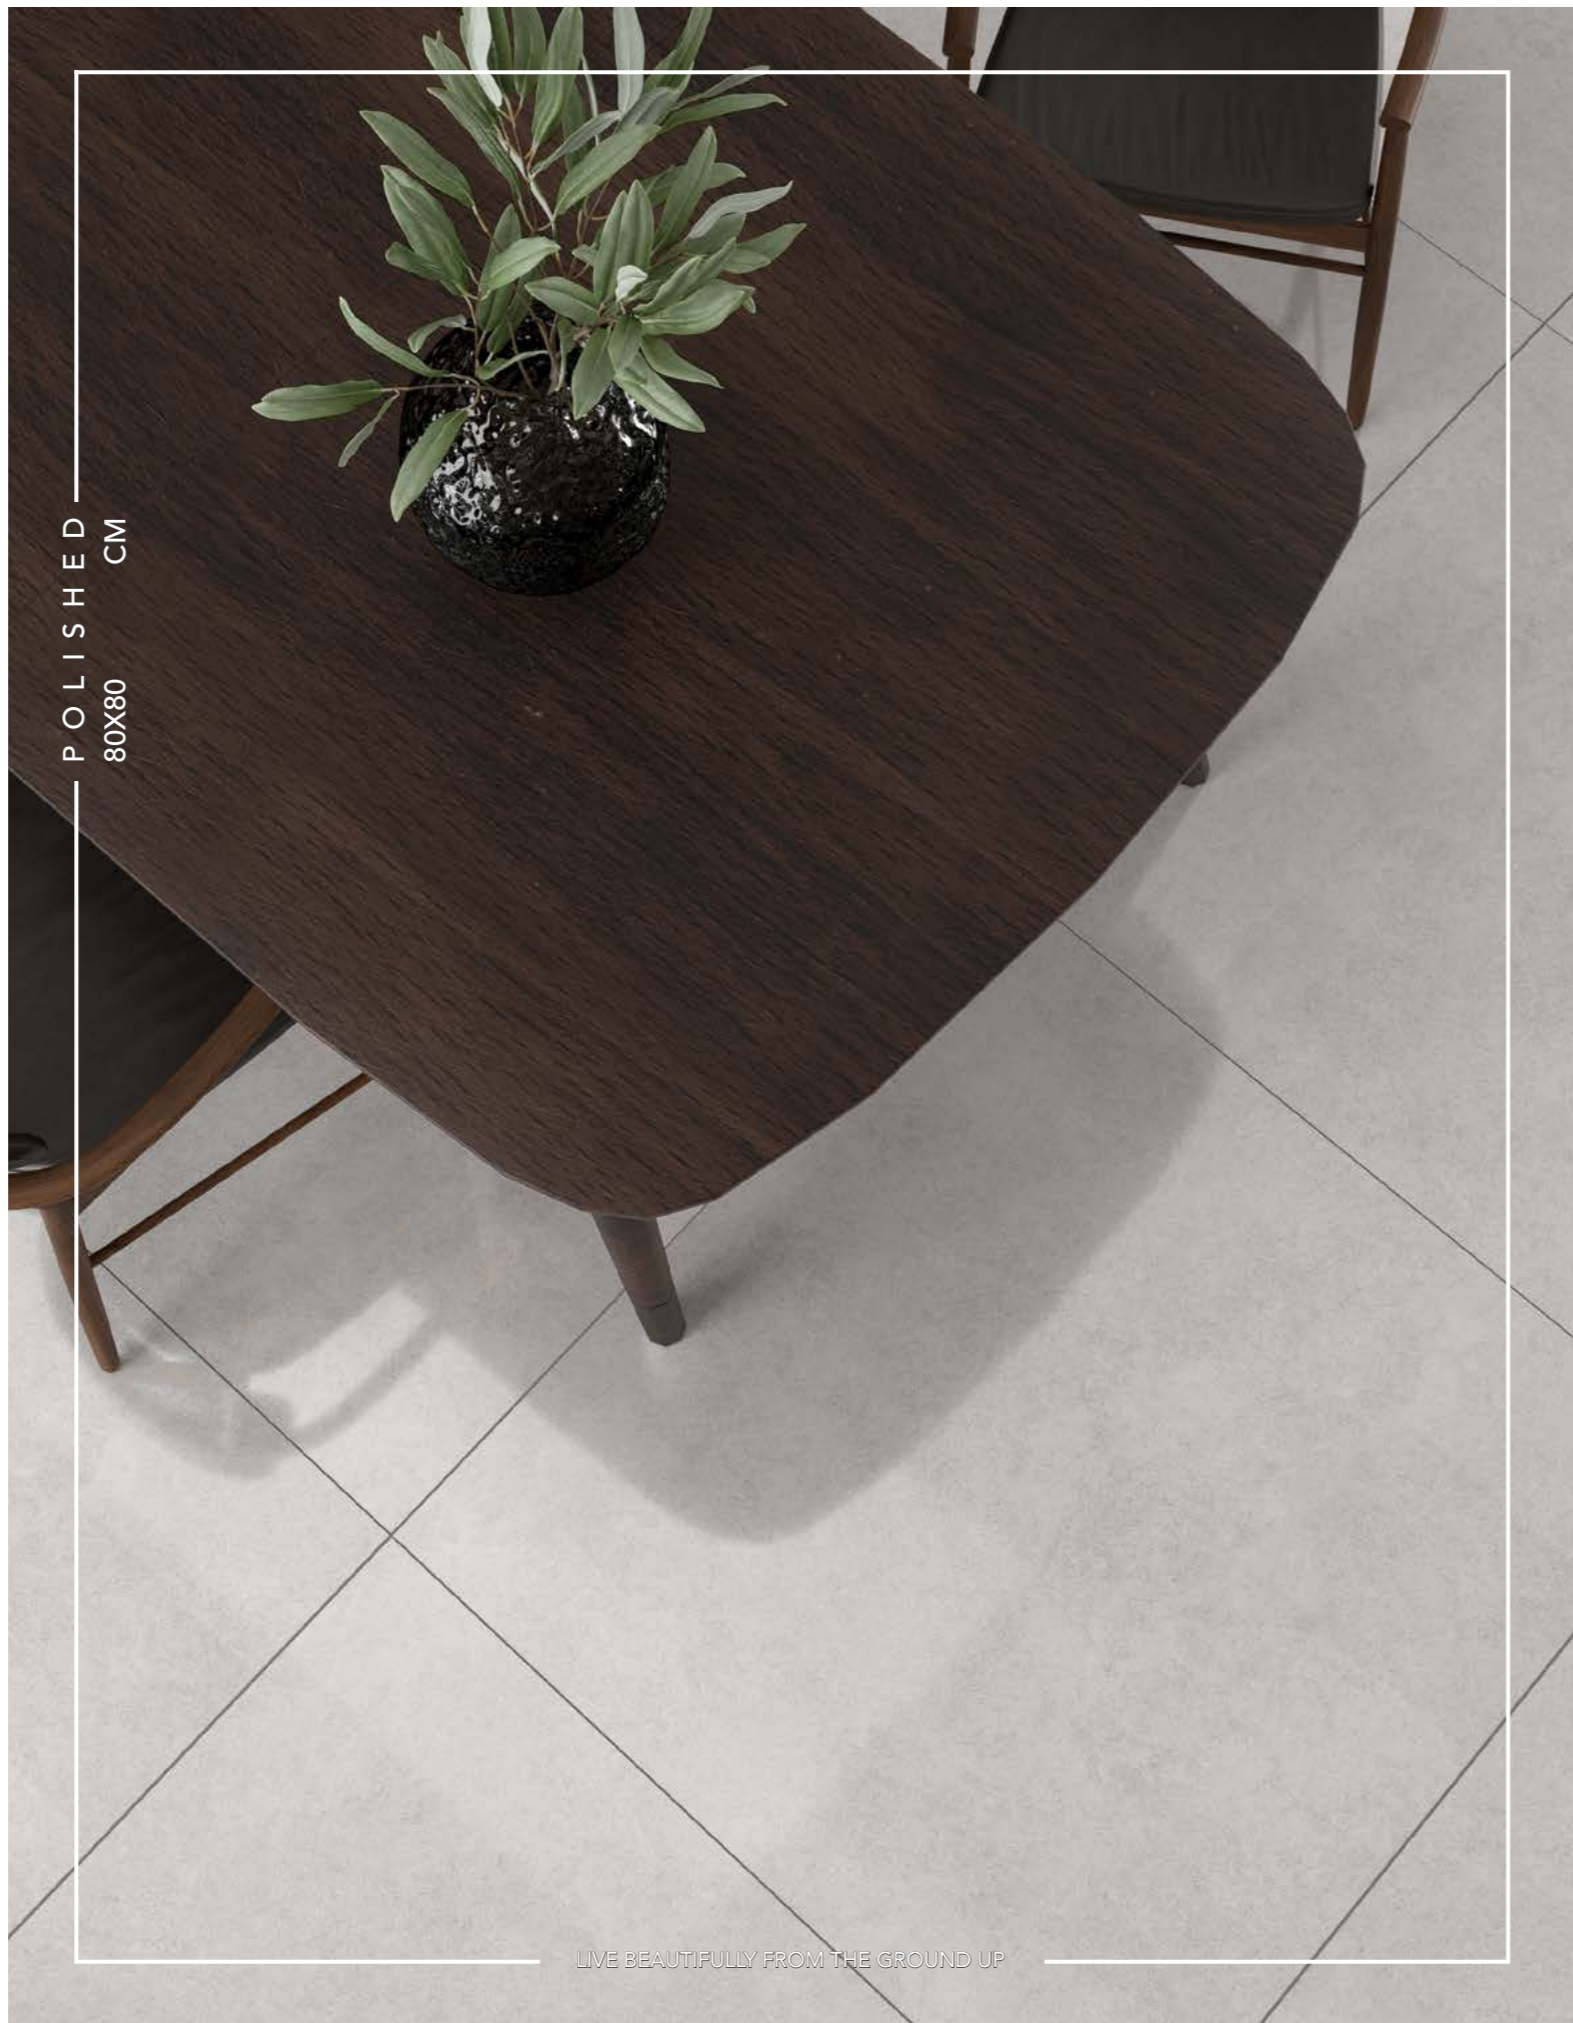

## ARISTON

The Ariston design is inspired by the refined beauty of light European marble

SIZE: 80X80CM  
FINISHES: POLISHED  
4 DIFFERENT FACES

BOLONIA LIGHT GRAY

POLISH

FLOOR: BOLONIA LIGHT GRAY 80X80CM - POLISHED PORCELAIN COLLECTION