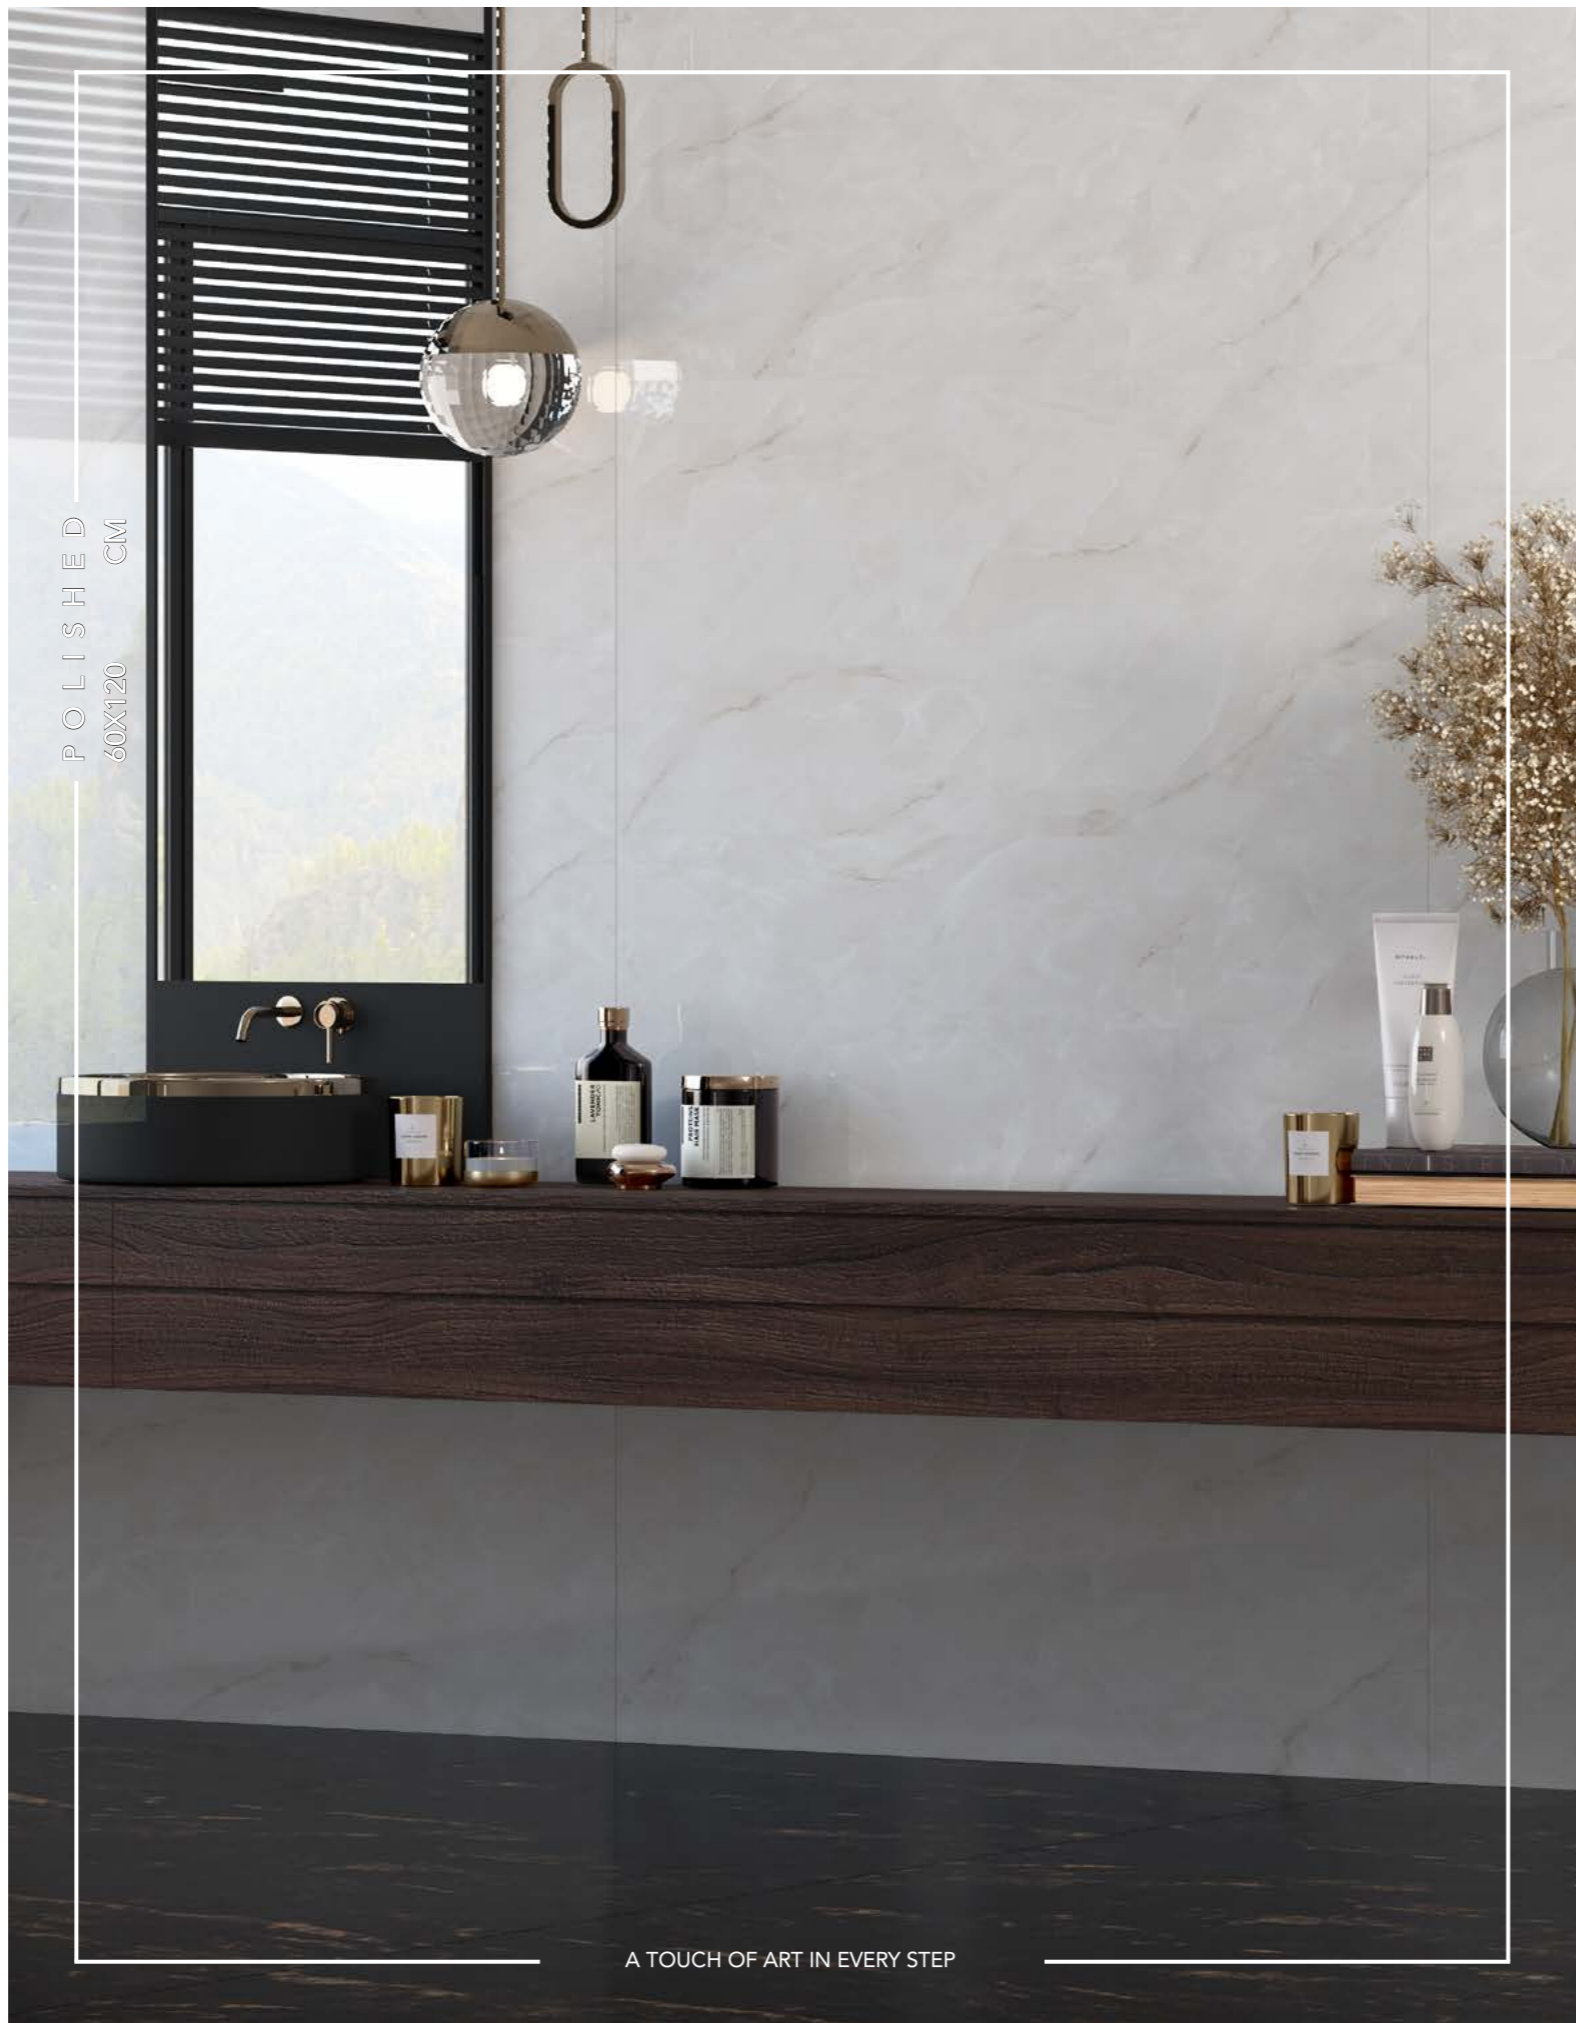

POLISHED
60X120
CM

A TOUCH OF ART IN EVERY STEP

VERSAI

SIZE:	60X120CM
FINISHES:	POLISHED
5 DIFFERENT	FACES