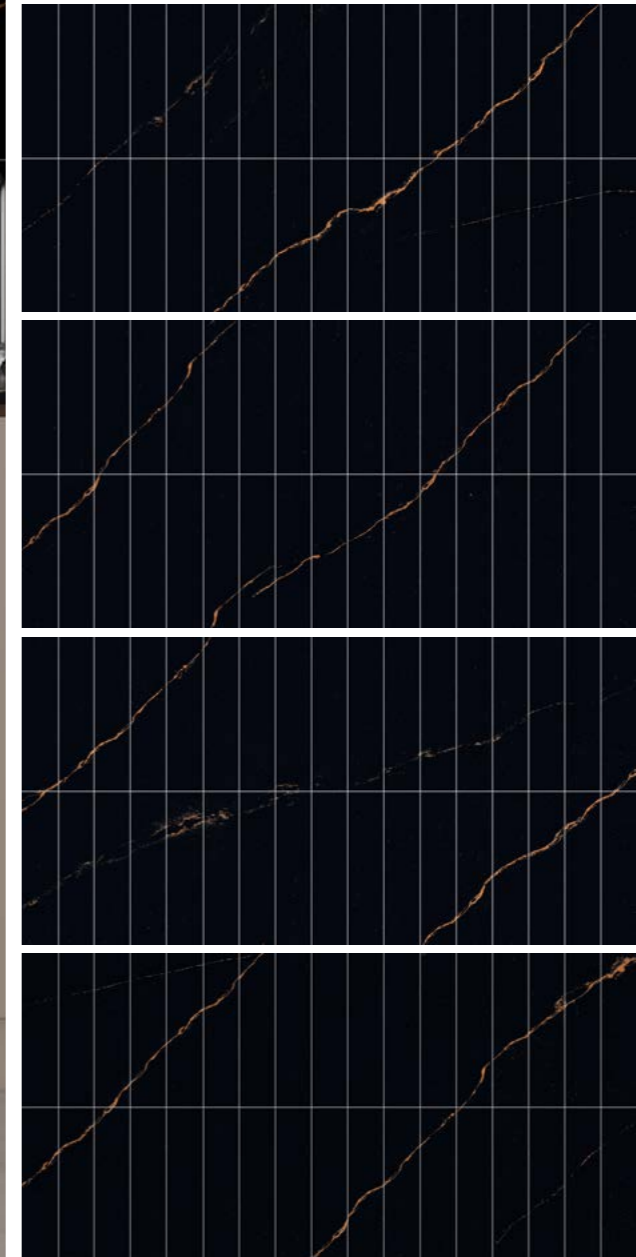

PRE-CUT A
60X120 CM

THE FOUNDATION OF EVERY GREAT DESIGN

CAVA

PRECUT A

CAVA Pre-Cut features precise cuts and a subtle stone texture, creating a clean, modern look. The segmentation enhances rhythm and depth, making the space striking and refined

SIZE:	60X120CM
FINISHES:	POLISHED
4 DIFFERENT	FACES