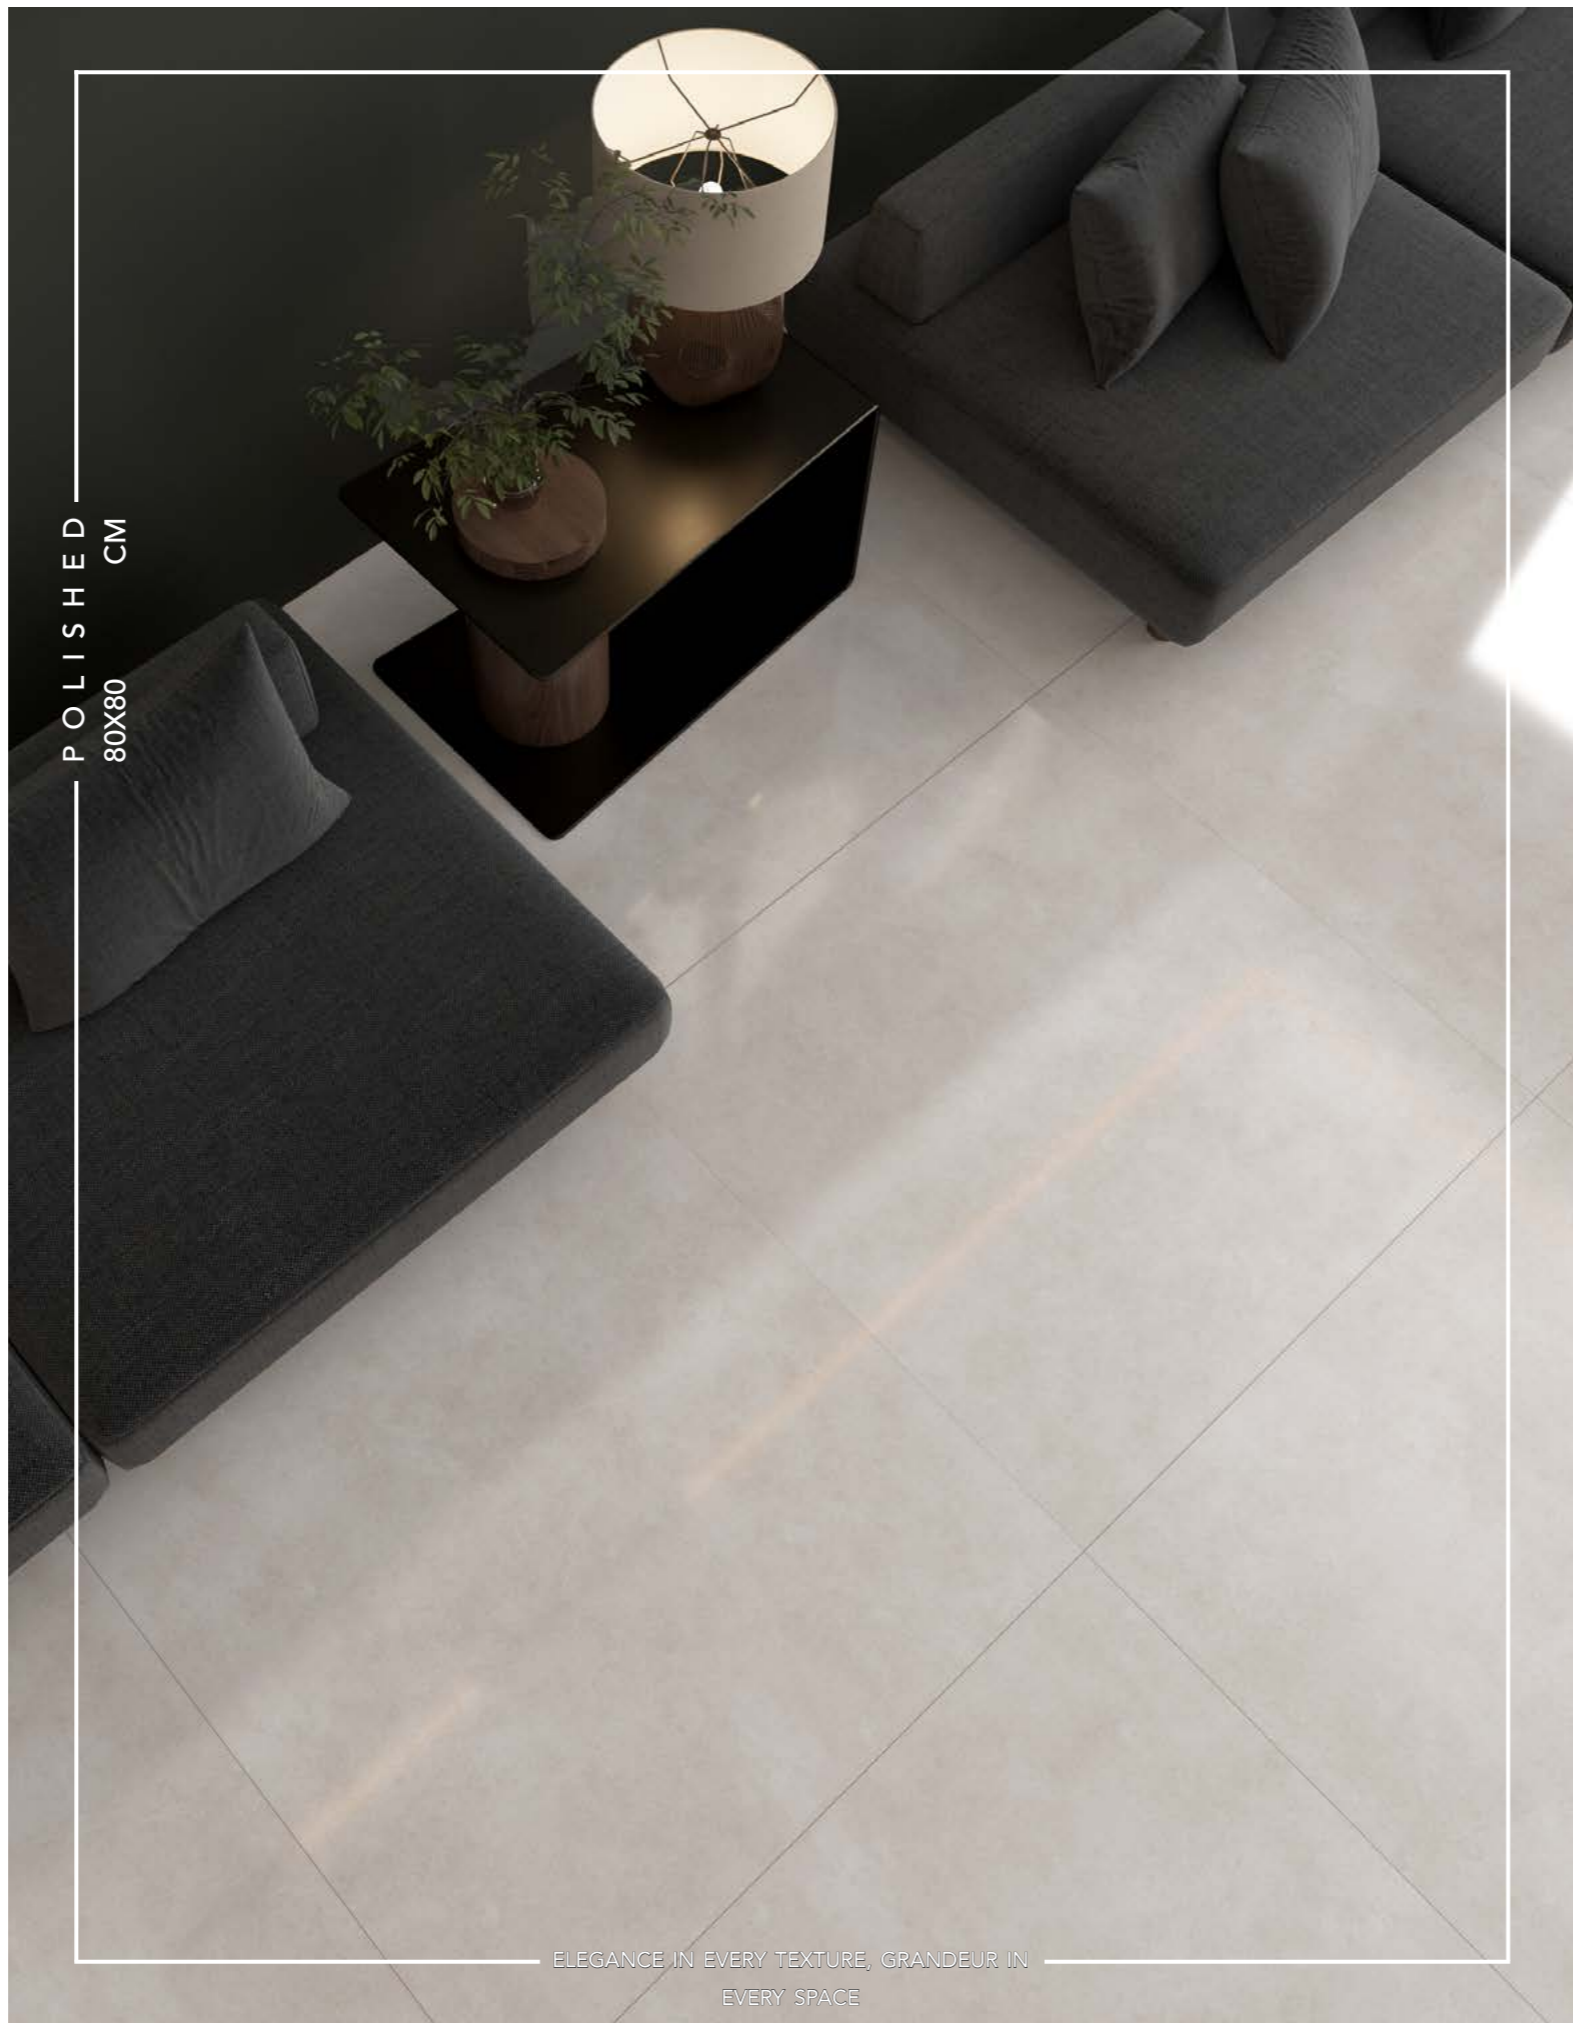

## BOLONIA

LIGHT GRAY

Bolonia Light Gray features a soft gray tone and polished finish, bringing a refined, modern touch to any space

SIZE:	80X80CM
FINISHES:	POLISHED
4 DIFFERENT	FACES

CARINA POLISH  
FLOOR: CARINA 80X80CM -POLISHED PORCELAIN COLLECTION