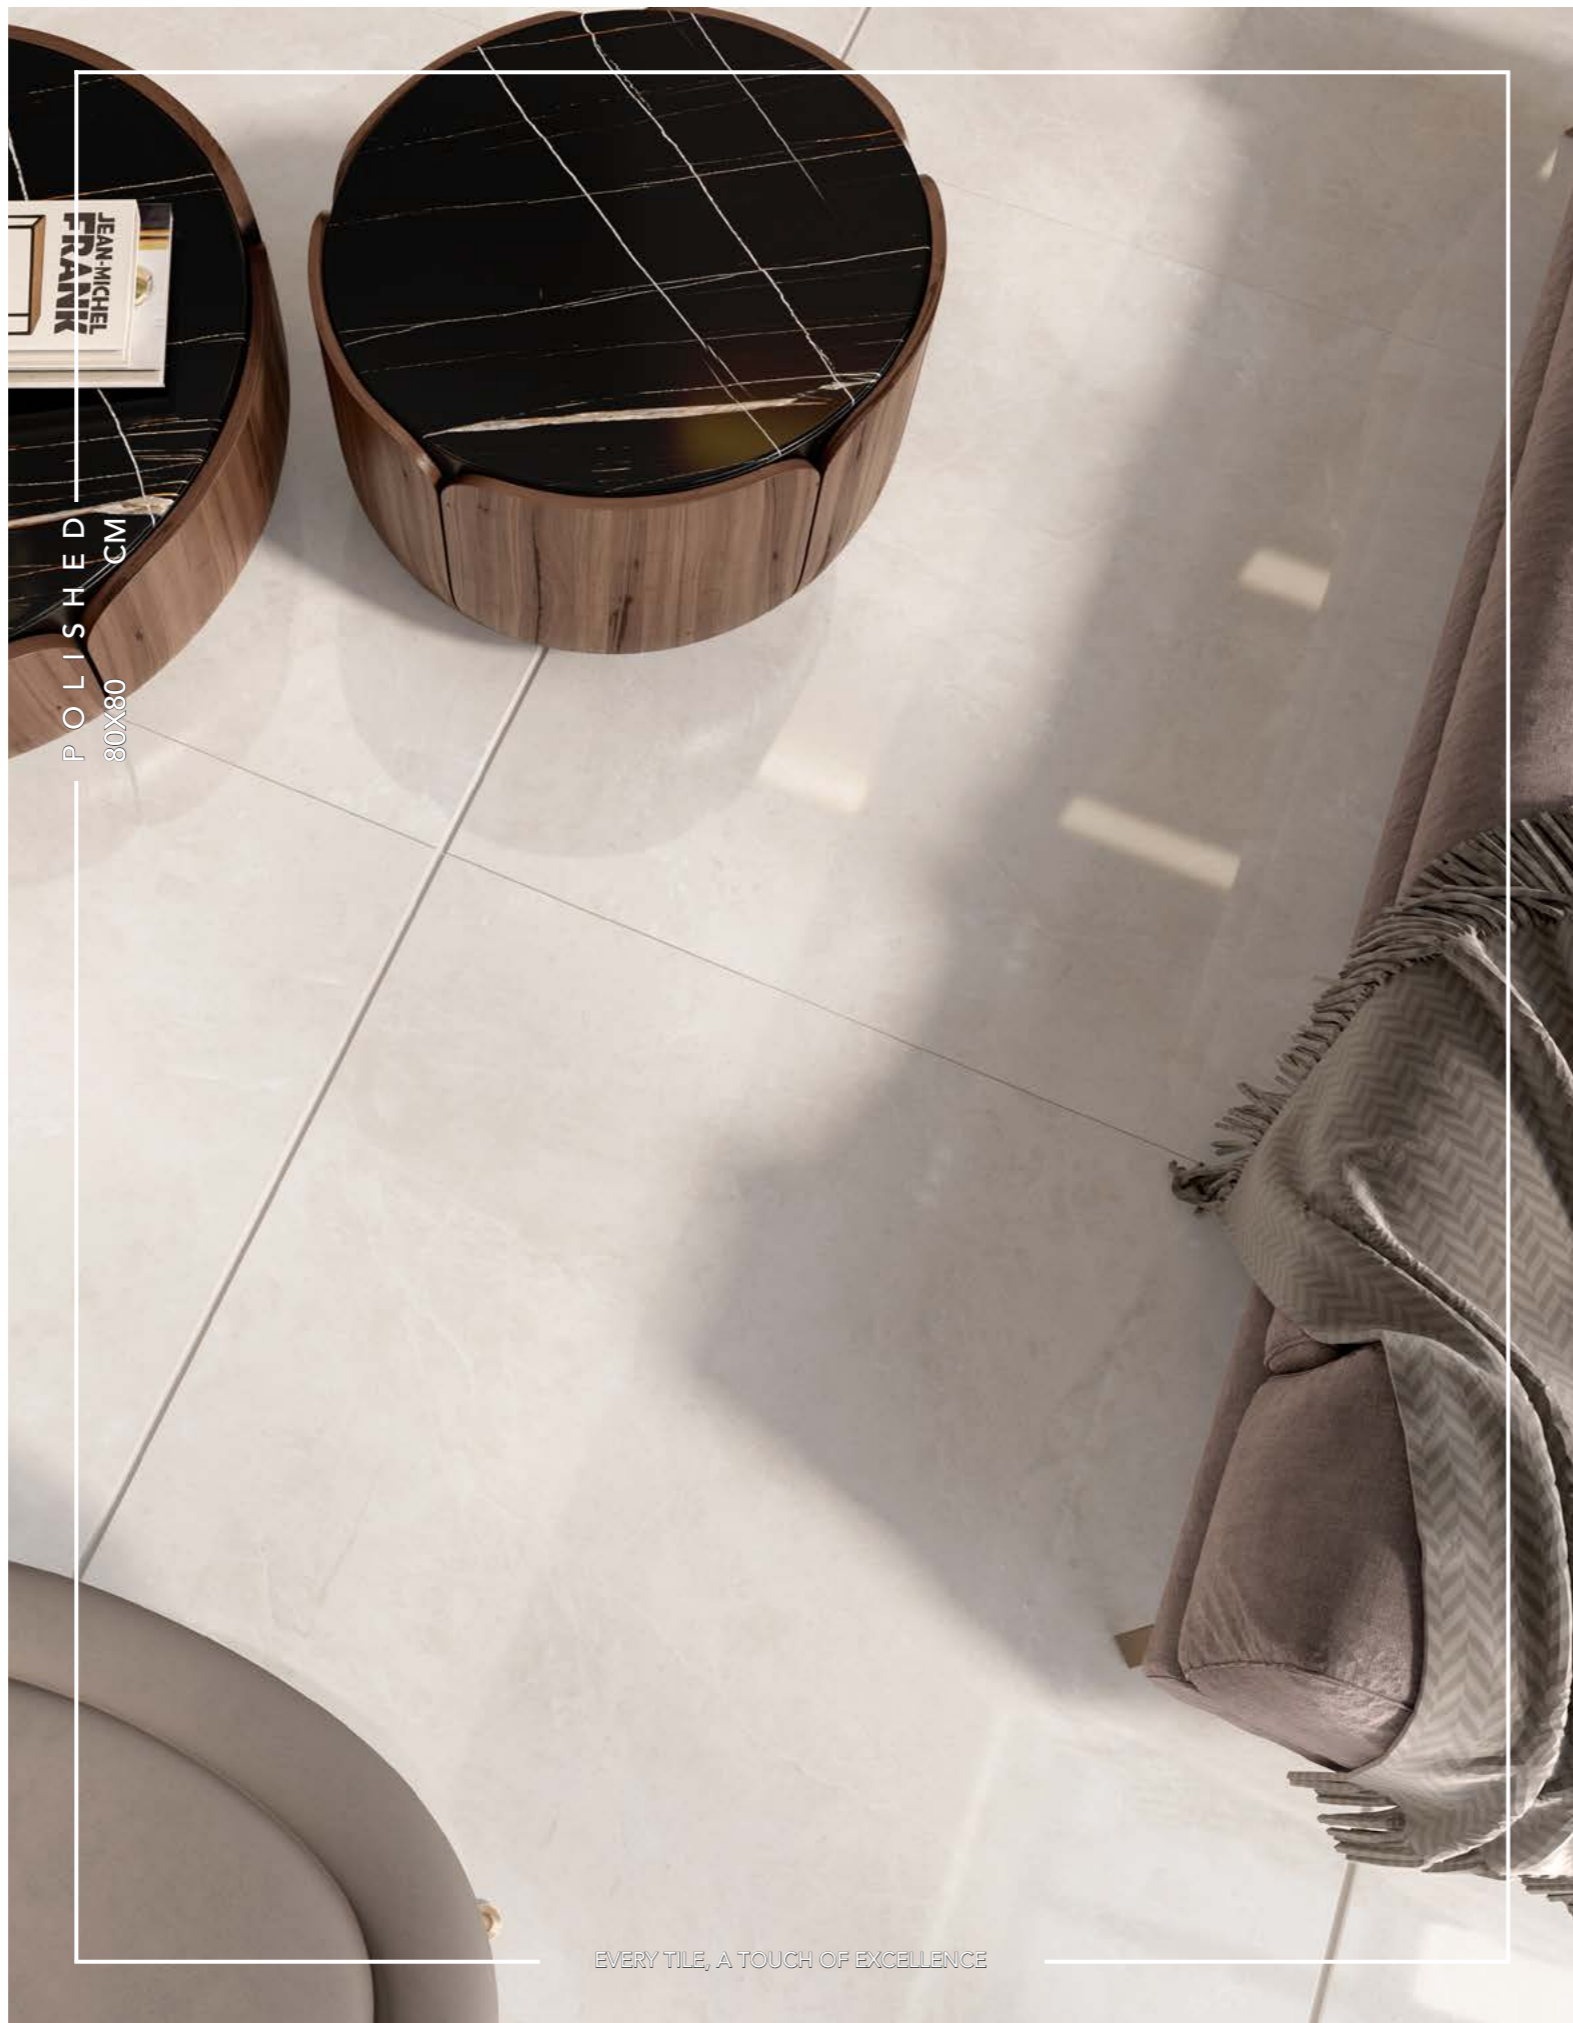

POLISHED
80X80
CM

EVERY TILE, A TOUCH OF EXCELLENCE

MARSA

Every vein of Marsa brings a story of nature into your space, creating a unique calm

SIZE:	80X80CM
FINISHES:	POLISHED
4 DIFFERENT	FACES