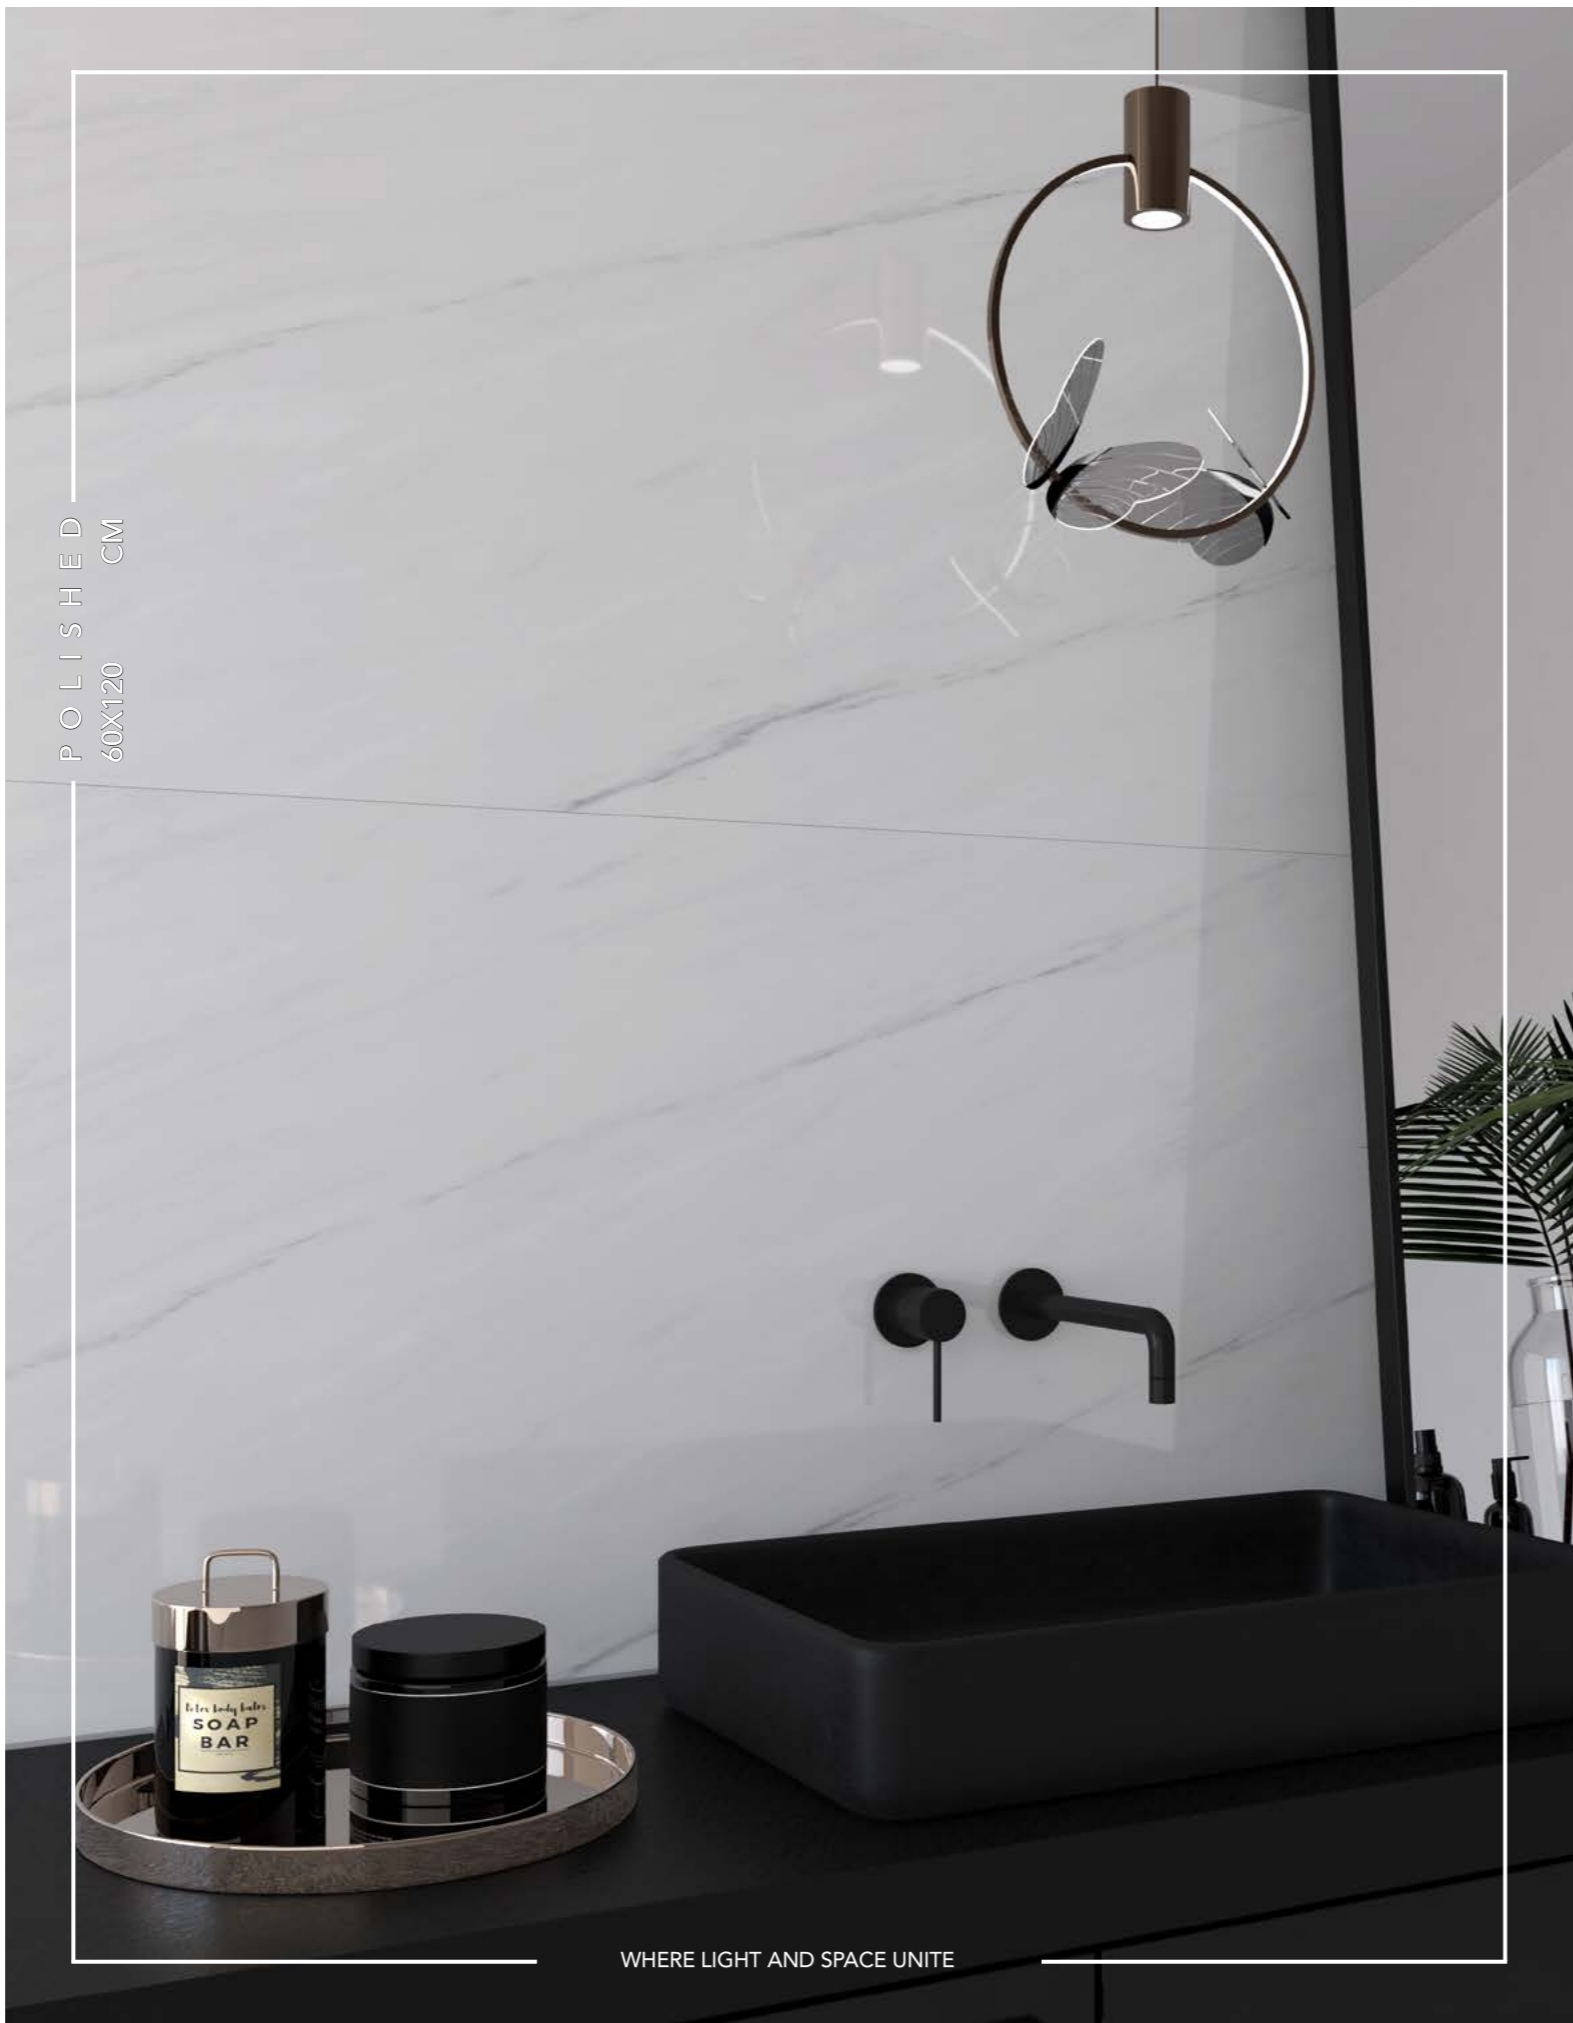

# ZIMER

BLACK

ZIMER Black with white veins creates a modern, luxurious look. Its polished surface adds depth and character

SIZE:	60X120CM
FINISHES:	POLISHED
5 DIFFERENT	FACES

POLISHED  
60X120  
CM

WHERE LIGHT AND SPACE UNITE