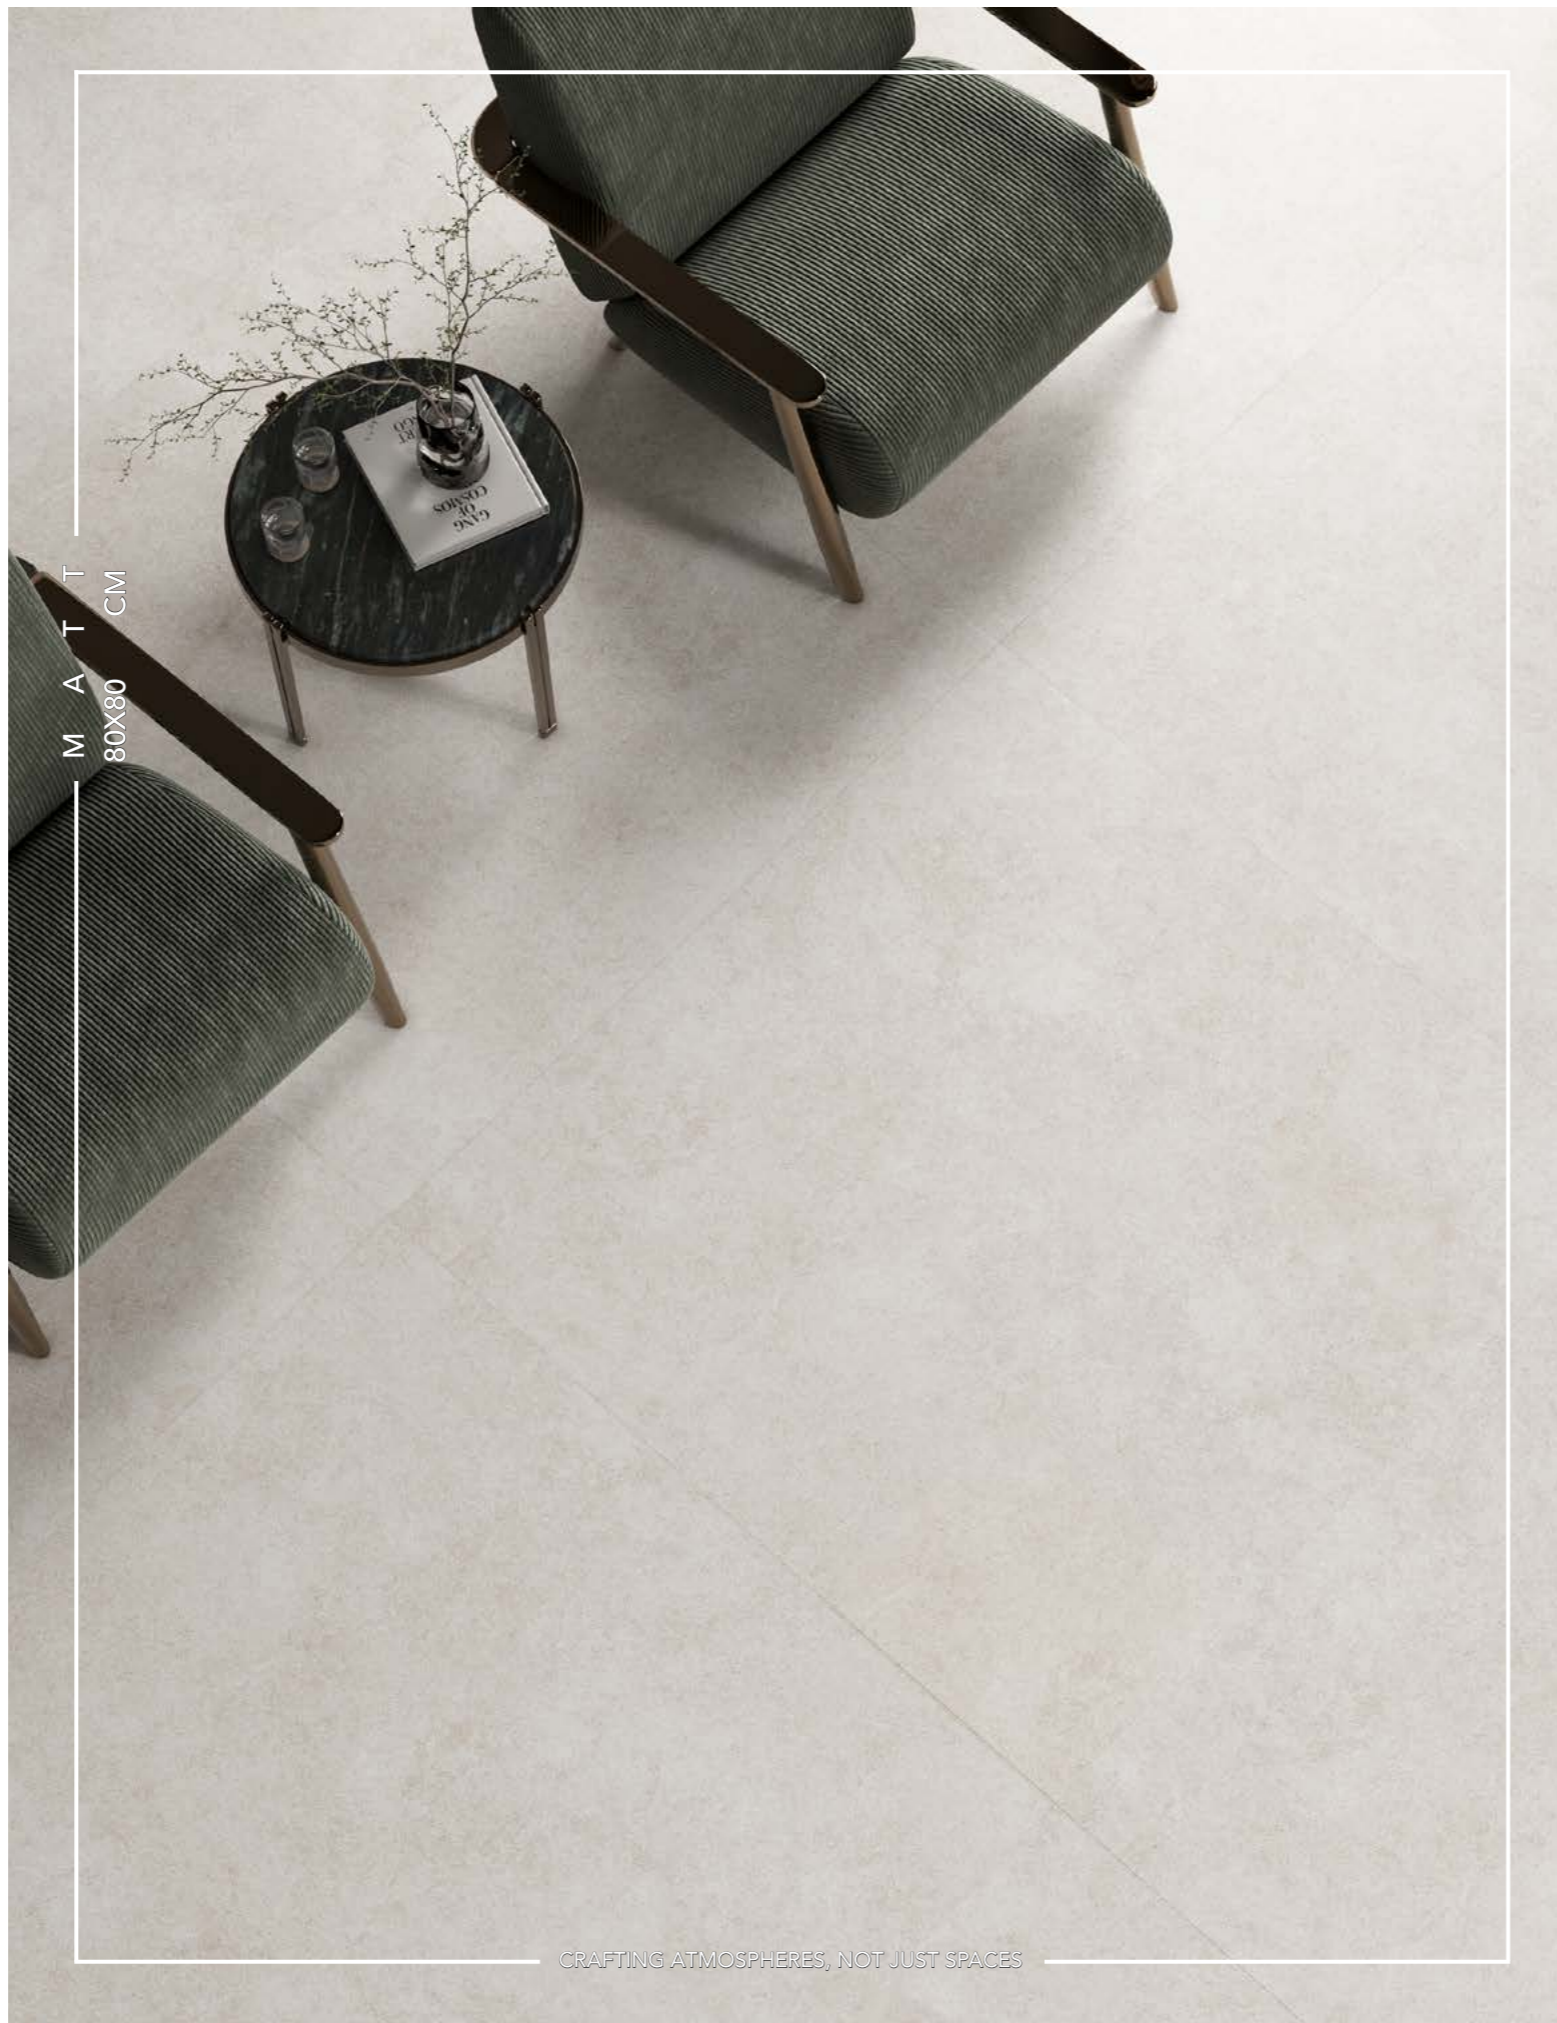

M A T T
80X80 CM

CRAFTING ATMOSPHERES, NOT JUST SPACES

BOLONIA

CREAM

Bologna Cream features a warm matte tone that creates a calm, format suits clean and modern interiors 80x80 inviting space. Its perfectly

SIZE: 80X80CM
FINISHES: MATT
6 DIFFERENT FACES